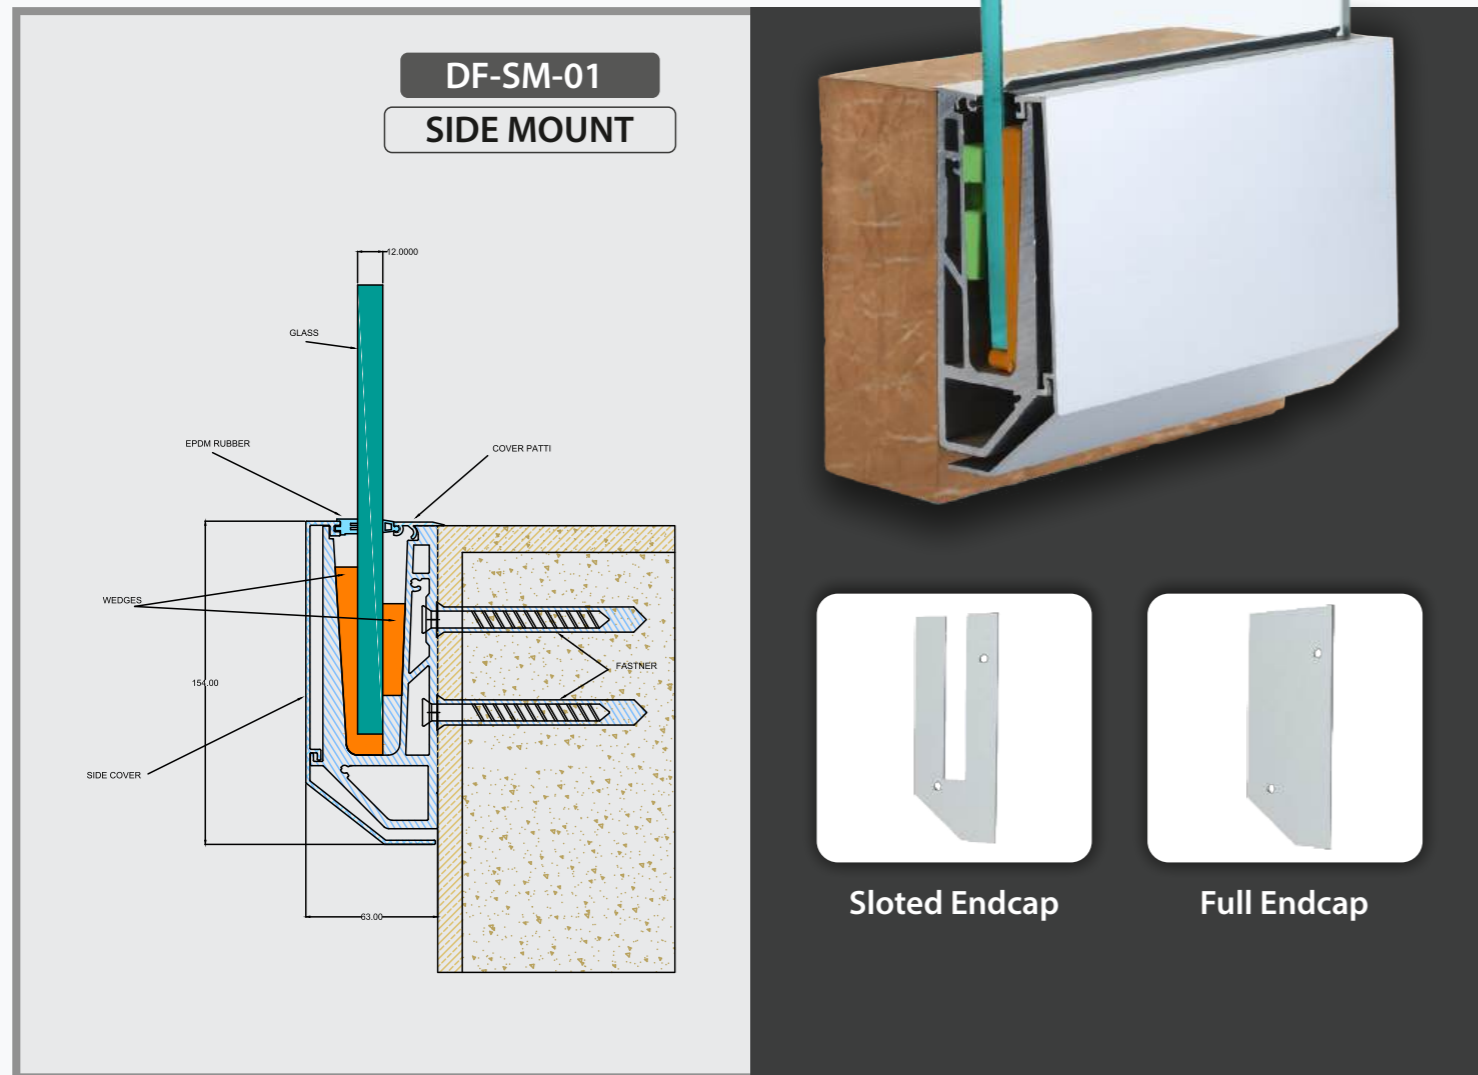

Side Mount System

It is easier to do a job right than to *Explain* why you didn't.

Finishes

Wooden | Anodized | Powder Coating

Specification

- 1) System For 12 mm Glass
- 2) Support Glass Height Up to 3 Feet
- 3) Cover Length: 16 Foot & 12 Foot

Bracket System

So, have the best *Quality* to be fruitful.

Finishes

Wooden | Anodized | Powder Coating

Specification

- 1) System For 12 mm Glass
- 2) Support Glass Height Up to 2.5 Feet
- 3) Cover Length: 70 mm