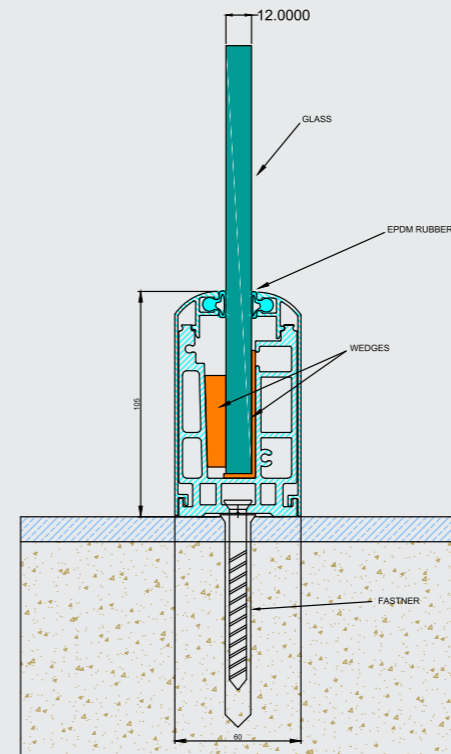

Measure what is
quantifiable and *Make*
quantifiable what isn't.

Finishes

Wooden | Anodized | Powder Coating

Specification

- 1) System For 12 mm Glass
- 2) Support Glass Height Up to 2.5 Feet
- 3) Bracket Size: 70mm & 140mm
- 4) Cover Length: 16 Foot & 12 Foot Or Customize

- 1) System For 12 mm Glass
- 2) Support Glass Height Up to 3 Feet
- 3) Bracket Size: 70mm & 140mm
- 4) Cover Length: 16 Foot & 12 Foot Or Customize

DF-BKT-06

HEAVY 142MM

Sloted Endcap

Full Endcap

Continuos System