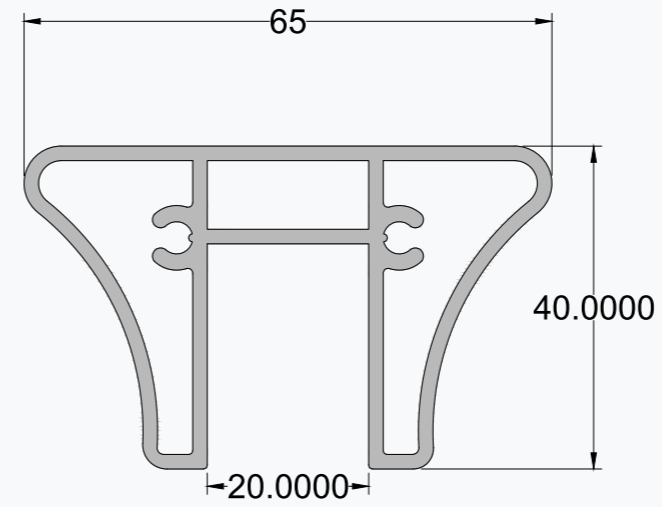

DF - T09 - 60X40 RECTANGLE

ENDCAP

FIX BEND

WALL CONCEAL

MODULAR BEND

Safety Quality *Perfection.*

DF - T10 - 65X40 TRIANGLE

ENDCAP