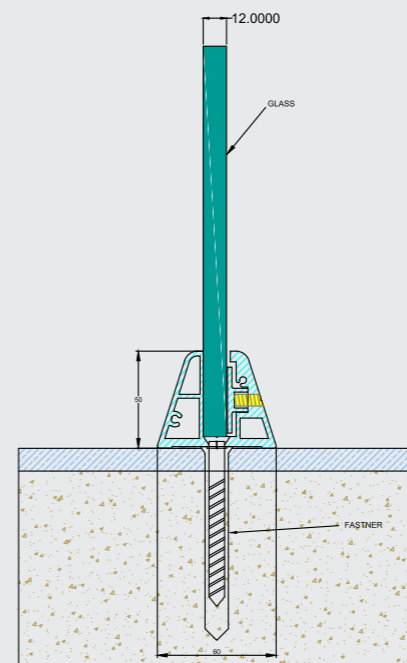

Customers above *Anything*

Finishes

Wooden | Anodized | Powder Coating

Specification

1) System For 12 mm Glass
2) Support Glass Height Up to 3 Feet
3) Cover Length: 16 Foot & 12 Foot Or Customize

DF-CP-11
TURKEY

Your happiness is what *Matters*

Finishes

Wooden | Anodized | Powder Coating

Specification

1) System For 12 mm Glass
2) Support Glass Height Up to 3 Feet
3) Cover Length: 16 Foot & 12 Foot Or Customize

DF-CP-12
50MM TRIANGLE