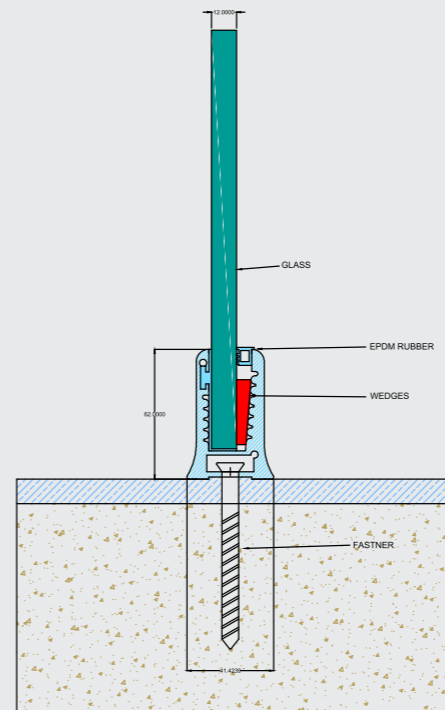

- 1) System For 12 mm Glass
- 2) Support Glass Height Up to 3 Feet
- 3) Cover Length: 16 Foot & 12 Foot Or Customize

DF-CP-04

60MM CURVED

Sloted Endcap

Full Endcap

Everyone works for quantity,
we work for *Quality*