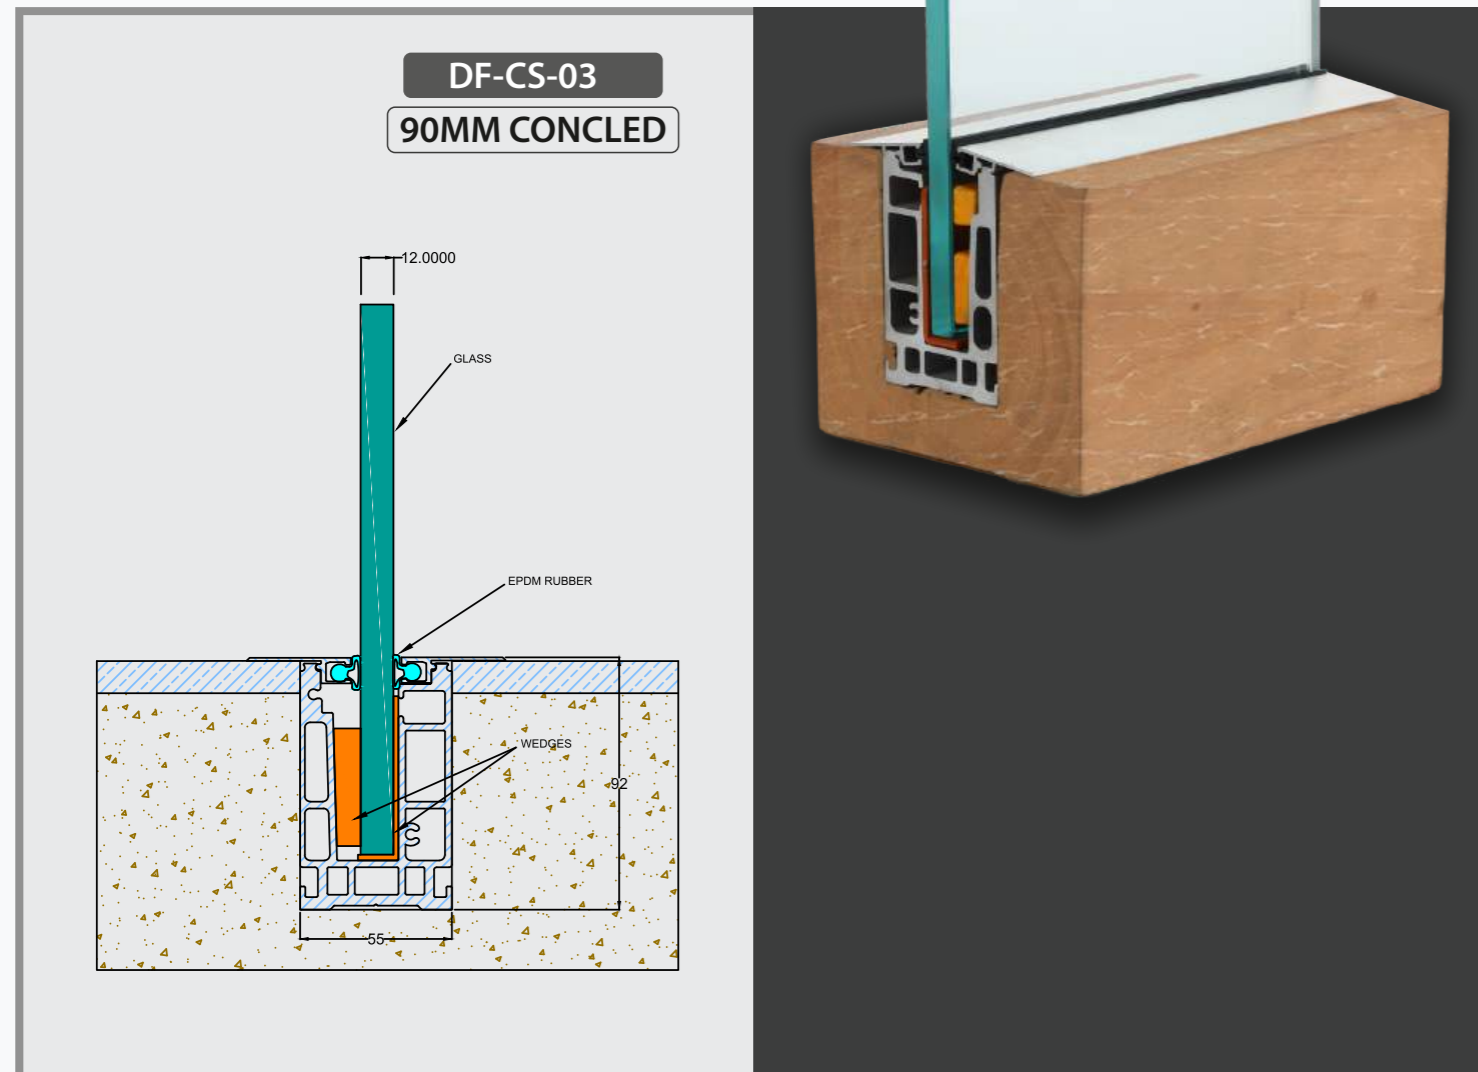

We *Deliver* high performance and high caliber as well.

Finishes

Wooden | Anodized | Powder Coating

Specification

1) System For 12 mm Glass
2) Support Glass Height Up to 3 Feet
3) Cover Length: 16 Foot & 12 Foot