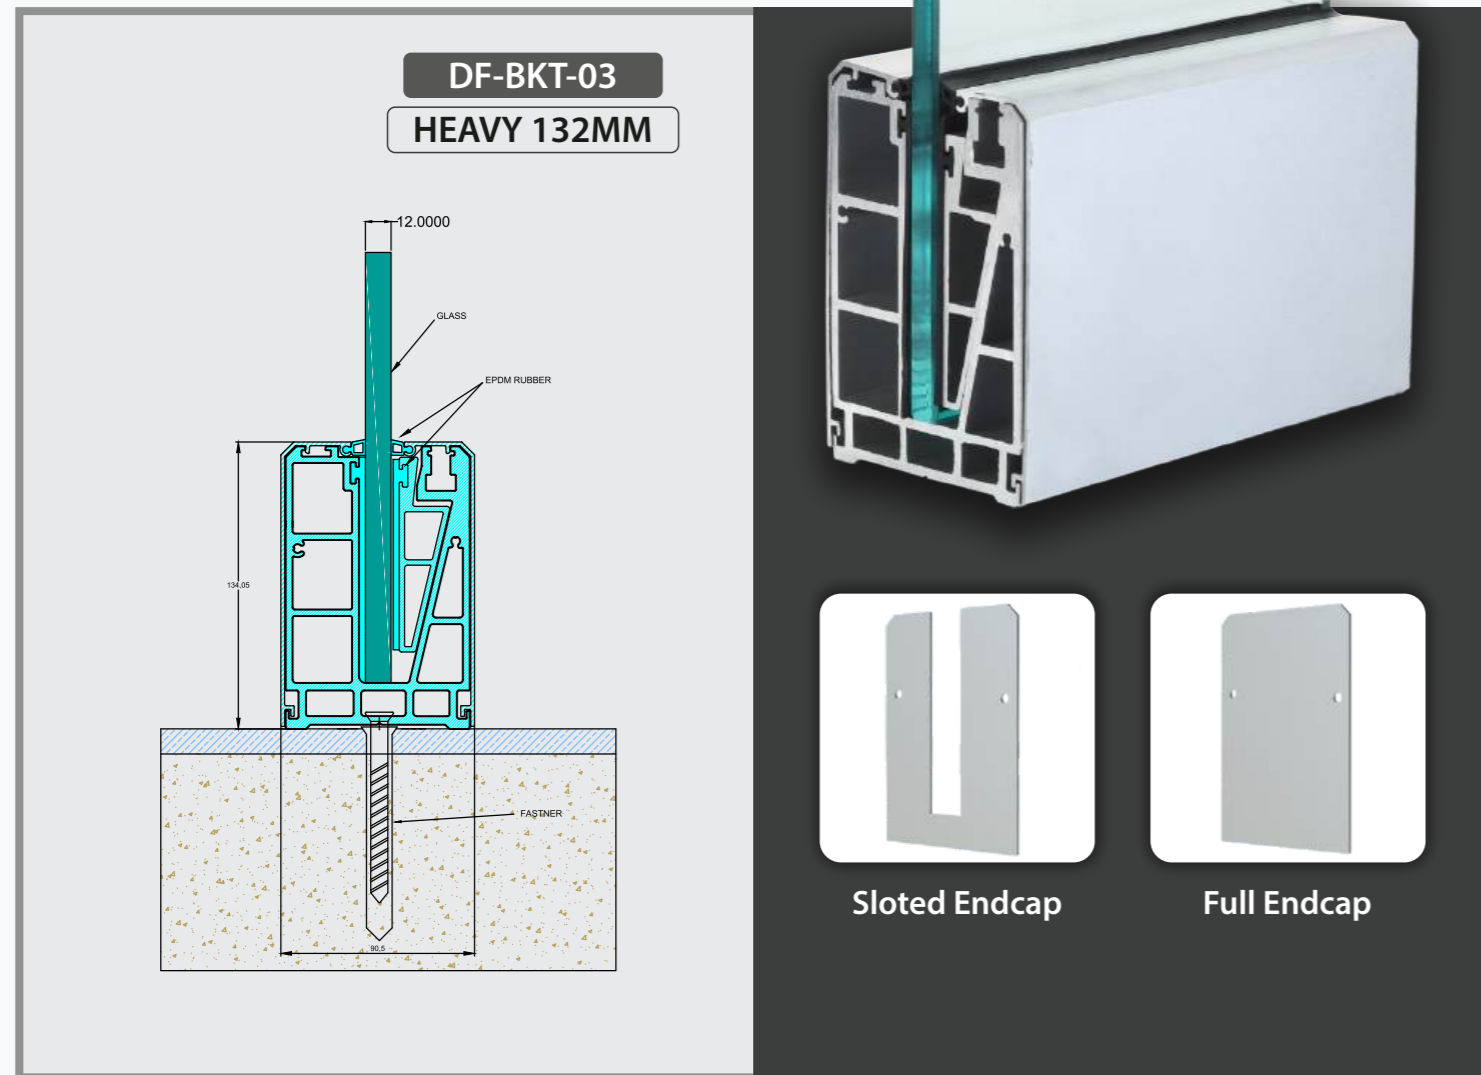

DF-BKT-01
STEP

Sloted Endcap

Full Endcap

Find The *Best*
Solutions With Us.

Finishes

Wooden | Anodized | Powder Coating

Specification

- 1) System For 12 mm Glass
- 2) Support Glass Height Up to 3 Feet
- 3) Bracket Size: 70mm & 140mm
- 4) Cover Length: 16 Foot & 12 Foot Or Customize

DF-BKT-02
HEAVY 142MM

Sloted Endcap

Full Endcap

Profits are the outcome,
the *Result* of
incredible administration.

Finishes

Wooden | Anodized | Powder Coating

Specification

- 1) System For 12 mm Glass
- 2) Support Glass Height Up to 3.5 Feet
- 3) Bracket Size: 70mm & 140mm
- 4) Cover Length: 16 Foot & 12 Foot Or Customize

Measure what is
quantifiable and *Make*
quantifiable what isn't.

Finishes

Wooden | Anodized | Powder Coating

Specification

- 1) System For 12 mm Glass
- 2) Support Glass Height Up to 2.5 Feet
- 3) Bracket Size: 70mm & 140mm
- 4) Cover Length: 16 Foot & 12 Foot Or Customize