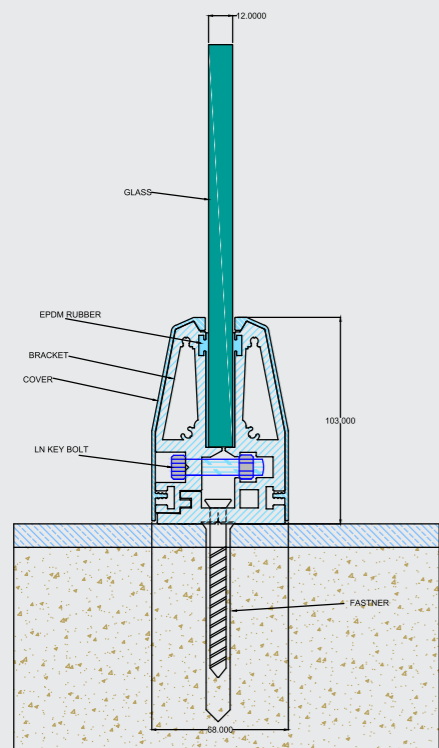

Isn't a Demonstration
It is a Propensity.

Finishes

Wooden | Anodized | Powder Coating

Specification

- 1) System For 12 mm Glass
- 2) Support Glass Height Up to 3 Feet
- 3) Bracket Size: 70mm & 140mm
- 4) Cover Length: 16 Foot & 12 Foot Or Customize

DF-BKT-01
STEP

Sloted Endcap

Full Endcap

Find The *Best*
Solutions With Us.

Finishes

Wooden | Anodized | Powder Coating

Specification

- 1) System For 12 mm Glass
- 2) Support Glass Height Up to 3 Feet
- 3) Bracket Size: 70mm & 140mm
- 4) Cover Length: 16 Foot & 12 Foot Or Customize