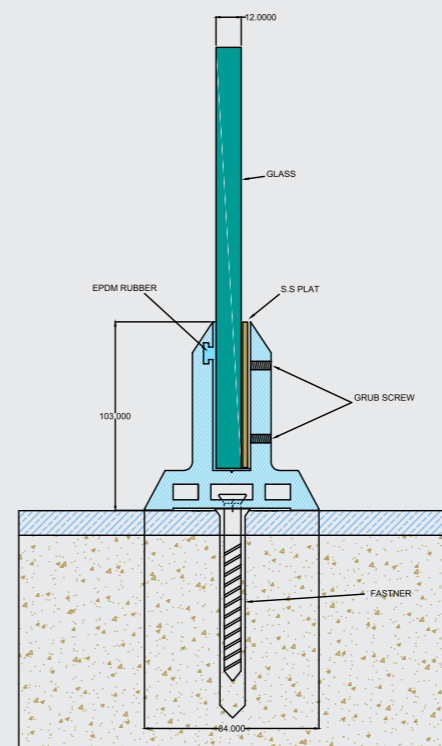

So, have the best *Quality* to be fruitful.

Finishes

Wooden | Anodized | Powder Coating

Specification

1) System For 12 mm Glass
2) Support Glass Height Up to 2.5 Feet
3) Cover Length: 70 mm

DF-BS-01

L BRACKET

Thus, quality is our *Identity*.

Finishes

Wooden | Anodized | Powder Coating

Specification

1) System For 12 mm Glass
2) Support Glass Height Up to 3 Feet
3) Cover Length: 70 mm

DF-BS-02

T BRACKET