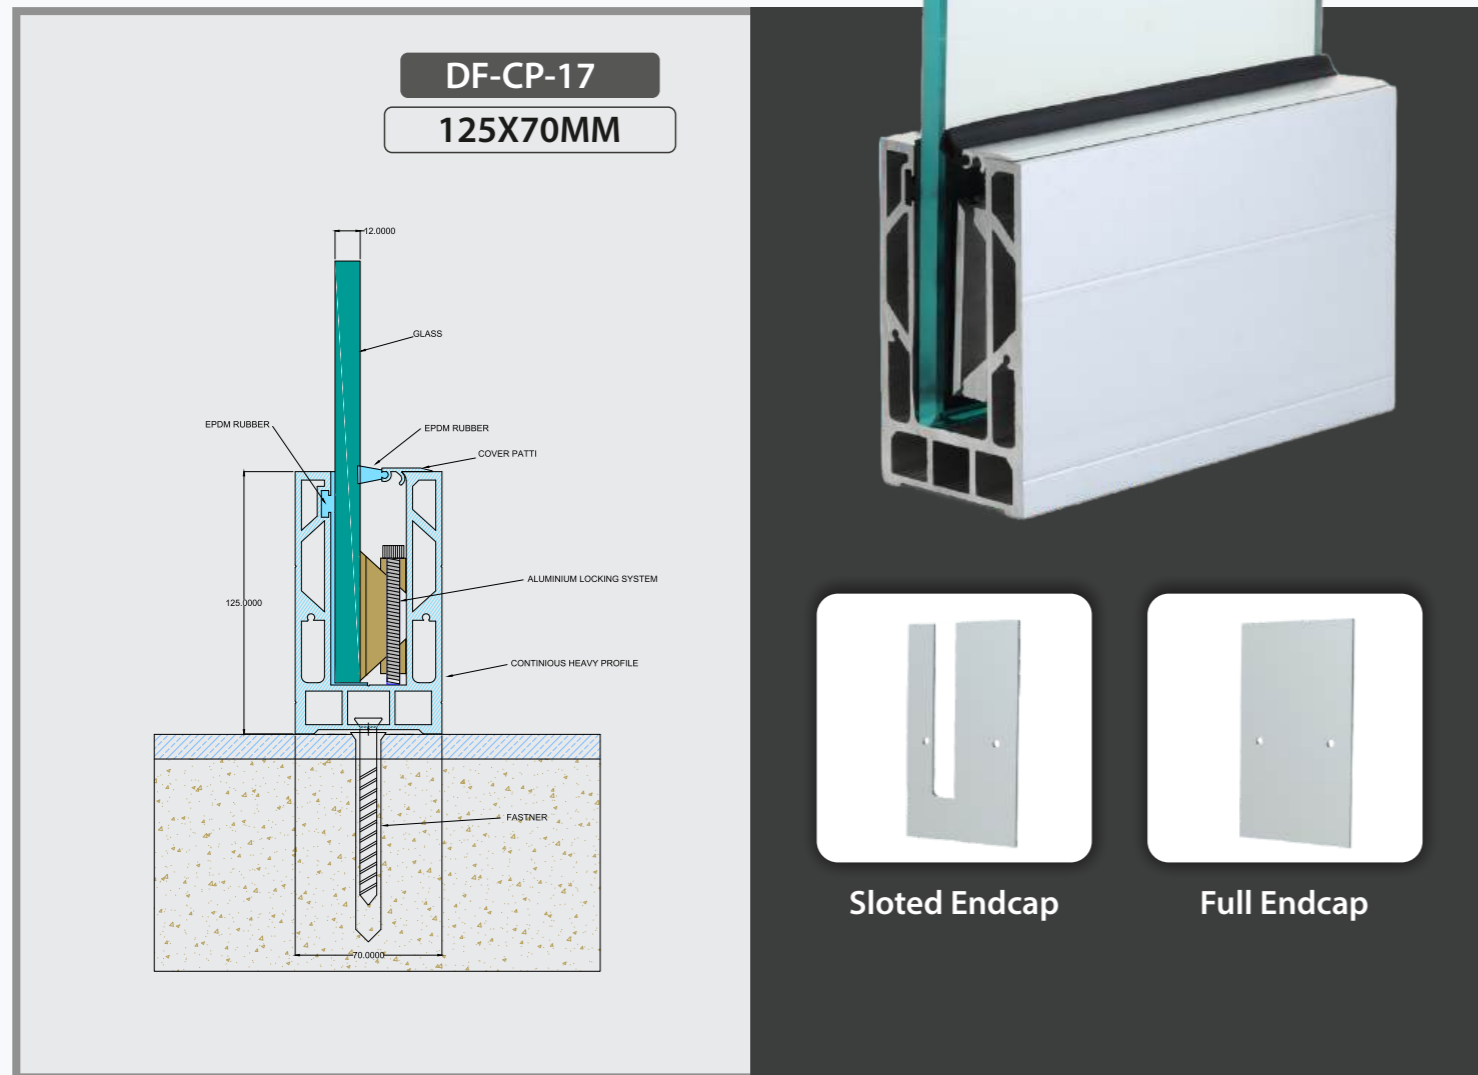

DF-CP-16

120X60MM

Full Endcap

It is quality rather than *Quantity* that matters. It's not Wrong for products to last long.

Finishes

Wooden | Anodized | Powder Coating

Specification

- 1) System For 12 mm to 17.5 mm Glass
- 2) Support Glass Height Up to 4 Feet
- 3) Cover Length: 16 Foot & 12 Foot Or Customize