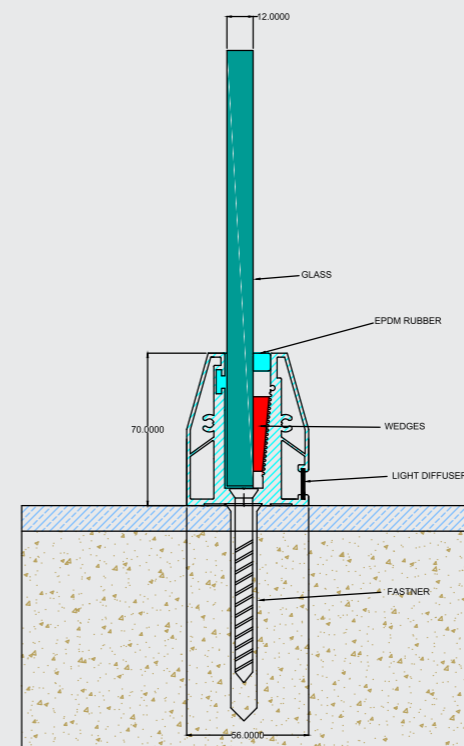

Specification

1) System For 12 mm Glass
2) Support Glass Height Up to 3 Feet
3) Cover Length: 16 Foot & 12 Foot Or Customize

DF-CP-14
50MM TRIANGLE