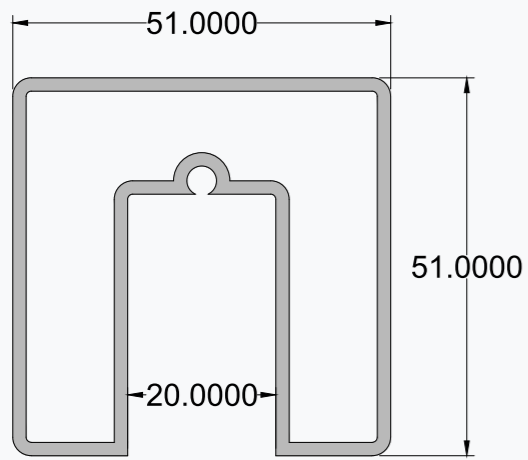

Because quality is what we get paid for.

DF-T03 - 50X50 SQUARE

Put your *Determination* to provide the best in the first place.