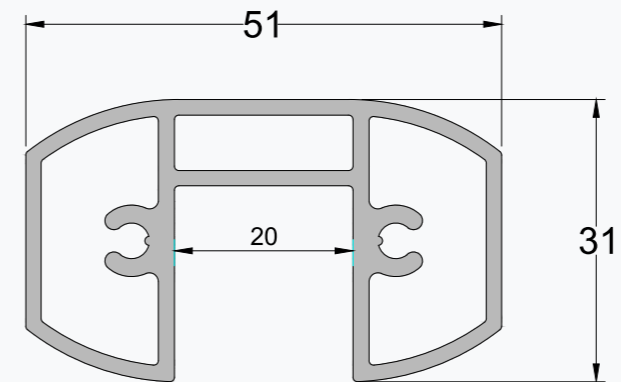

DF - T08 - SMALL OVAL