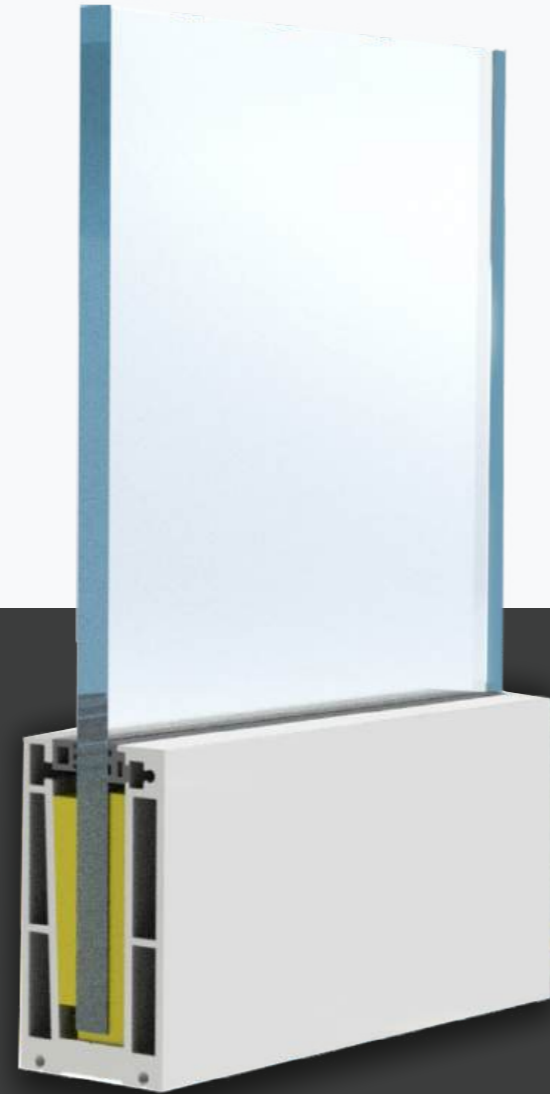

DF-CP-14
50MM TRIANGLE

Full Endcap

You are our *Priority*

Finishes

Wooden | Anodized | Powder Coating

Specification

- 1) System For 12 mm Glass
- 2) Support Glass Height Up to 3 to 3.5 Feet
- 3) Cover Length: 16 Foot & 12 Foot Or Customize