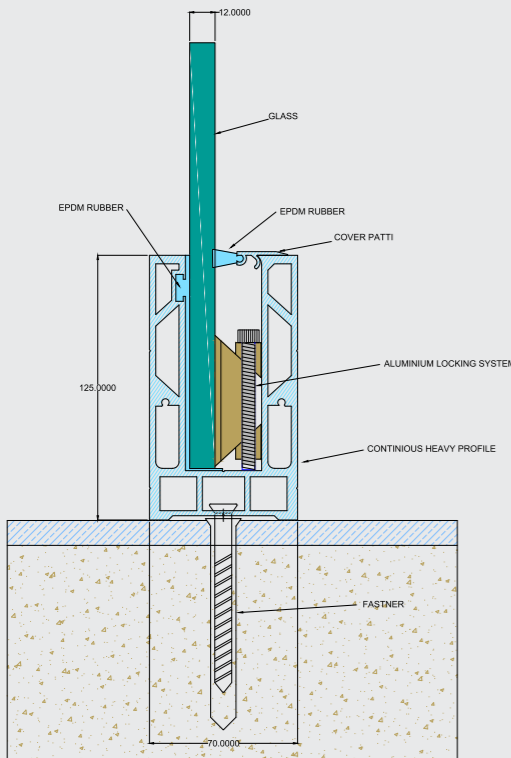

DF-BS-06
STEP BRACKET

We *Deliver* high performance and high caliber as well.

Finishes

Wooden | Anodized | Powder Coating

Specification

- 1) System For 12 mm Glass
- 2) Support Glass Height Up to 3 Feet
- 3) Cover Length: 70 mm

DF-BS-07
125MM BRACKET

So, have the best *Quality* to be fruitful.

Finishes

Wooden | Anodized | Powder Coating

Specification

- 1) System For 12 mm Glass
- 2) Support Glass Height Up to 3 Feet
- 3) Cover Length: 70 mm