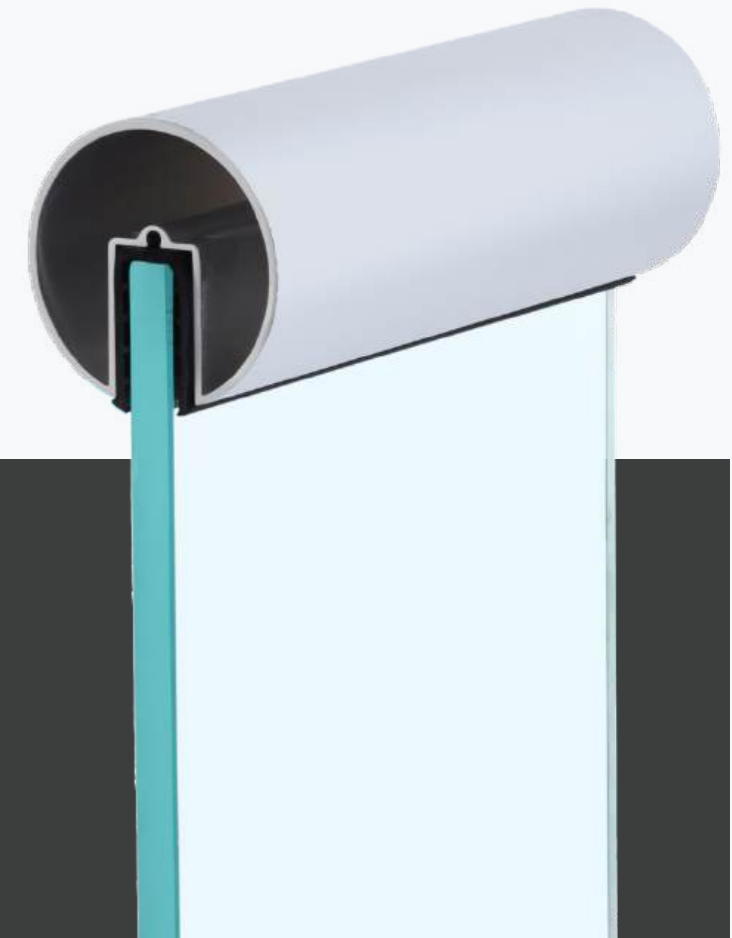

DF-T02 - 50MM ROUND