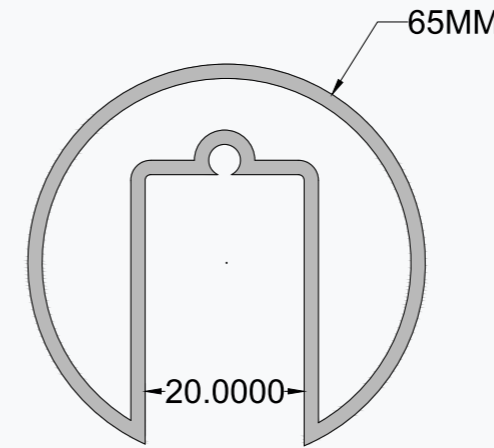

DF-T02 - 50MM ROUND