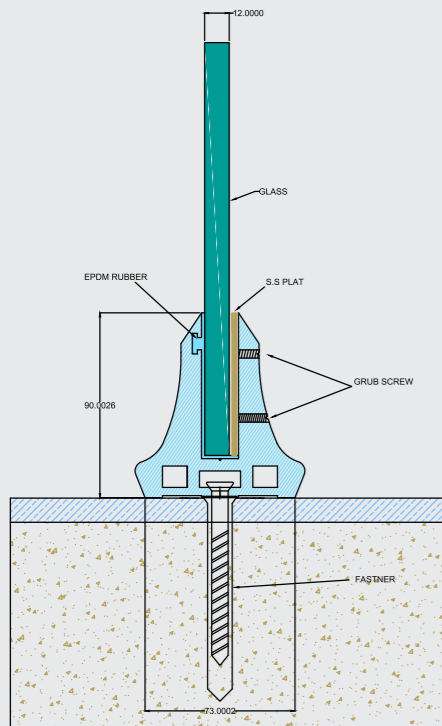

Our *Customers* are the best inspectors indeed.

Finishes

Wooden | Anodized | Powder Coating

Specification

1) System For 12 mm Glass
2) Support Glass Height Up to 2.5 Feet
3) Cover Length: 70 mm

DF-BS-03
CURVED T BRACKET

The cost of *Quality* is certainly very difficult to measure.

Finishes

Wooden | Anodized | Powder Coating

Specification

1) System For 12 mm Glass
2) Support Glass Height Up to 3 Feet
3) Cover Length: 70 mm