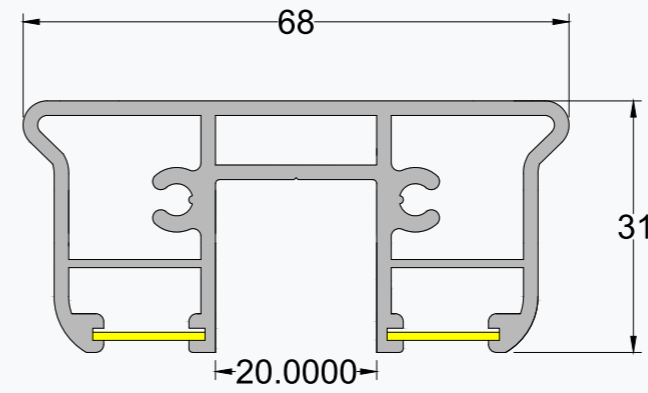

The quantity has a *Quality* all its own.

DF - T13 - D - SHAPE LED

ENDCAP

90 DEGREE JOINTER

WALL CONCEAL

180 DEGREE JOINTER

Quality means doing it right when nobody is looking.

DF - T14 - TWO SIDE LED

ENDCAP

90 DEGREE JOINTER

WALL CONCEAL

180 DEGREE JOINTER

Profits are the outcome, the *Result* of incredible administration.

DF - T15 - SLIM HANDRAIL

Measure what is quantifiable and *Make* quantifiable what isn't.