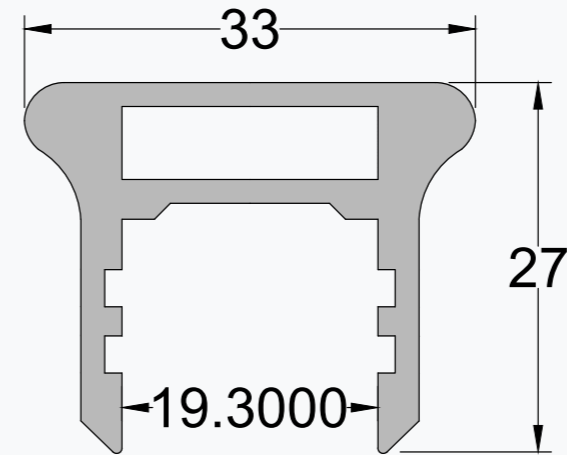

WALL CONCEAL

MODULAR BEND

Pure *Quality* and pure satisfaction above all.

DF - T05 - 25X25 SQUARE

ENDCAP

FIX BEND

WALL CONCEAL

Moreover, show the *Leadership* skills within you.