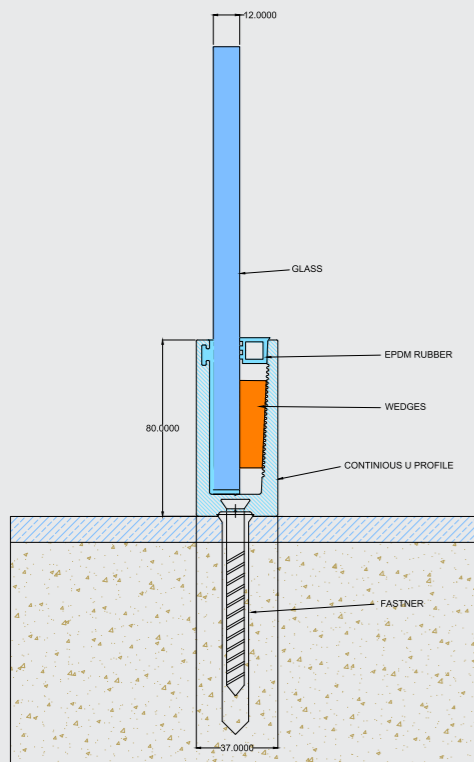

Finishes

Wooden | Anodized | Powder Coating

Specification

- 1) System For 12 mm Glass
- 2) Support Glass Height Up to 3 Feet
- 3) Cover Length: 16 Foot & 12 Foot Or Customize

DF-CP-05

80X37MM FLAT

Full Endcap

There are no substitutes
for hard *work*

Finishes

Wooden | Anodized | Powder Coating

Specification

- 1) System For 12 mm Glass
- 2) Support Glass Height Up to 3 Feet
- 3) Cover Length: 16 Foot & 12 Foot Or Customize