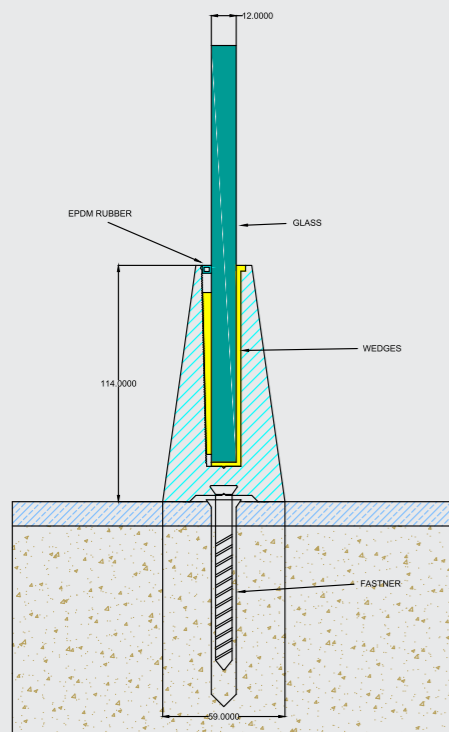

*Chaa*se the best and leave the rest.

Finishes

Wooden | Anodized | Powder Coating

Specification

1) System For 12 mm Glass
2) Support Glass Height Up to 3 Feet
3) Cover Length: 55 mm

DF-BS-09

V BRACKET

Because we always get appreciated for our *Quality*.

Finishes

Wooden | Anodized | Powder Coating

Specification

1) System For 12 mm Glass
2) Support Glass Height Up to 3 Feet
3) Cover Length: 70 mm

DF-BS-10