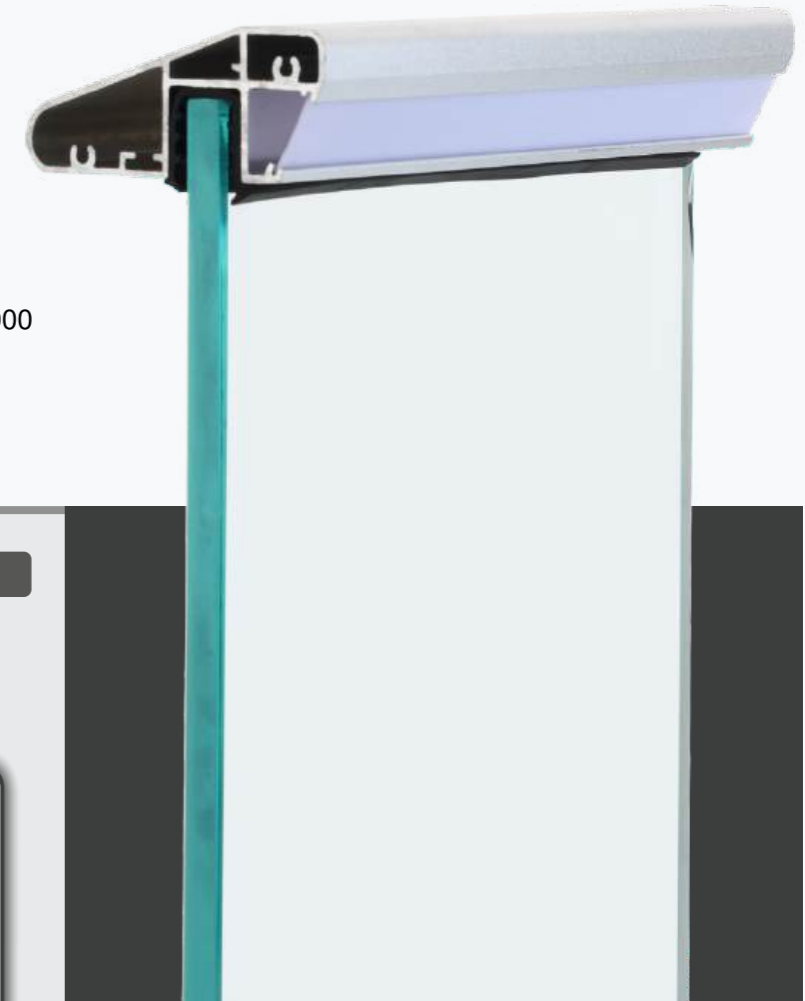

90 DEGREE JOINTER

180 DEGREE JOINTER

Quality is the best strategy for *Success*.

DF - T12 - LED INCLINE

ENDCAP

90 DEGREE JOINTER

WALL CONCEAL

180 DEGREE JOINTER