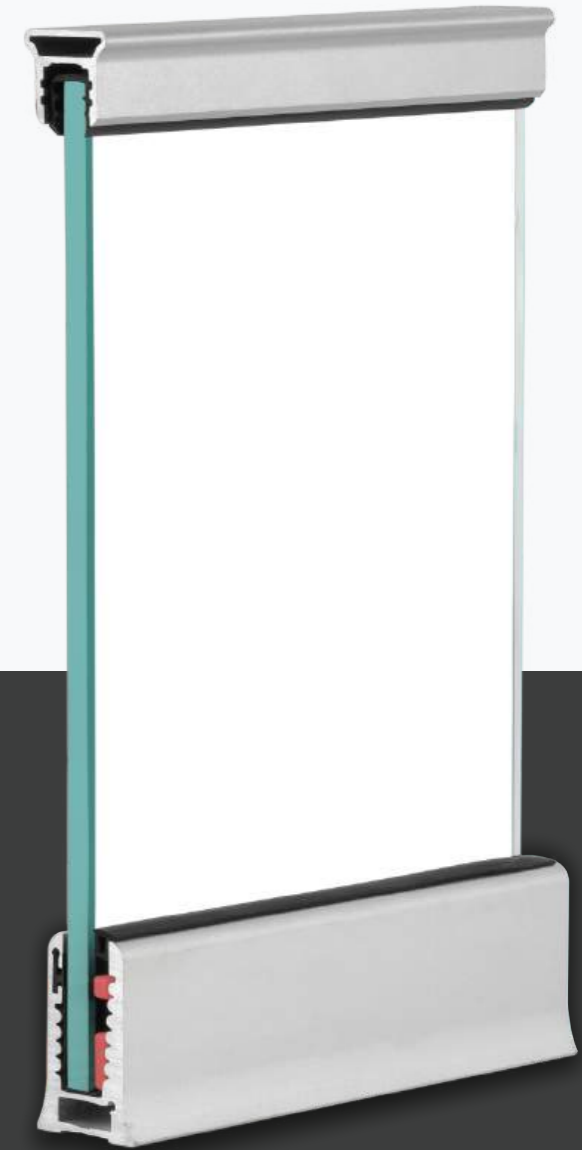

- 1) System For 12 mm Glass
- 2) Support Glass Height Up to 3 Feet
- 3) Cover Length: 16 Foot & 12 Foot Or Customize

DF-CP-04

60MM CURVED

Sloted Endcap

Full Endcap

Everyone works for quantity,
we work for *Quality*