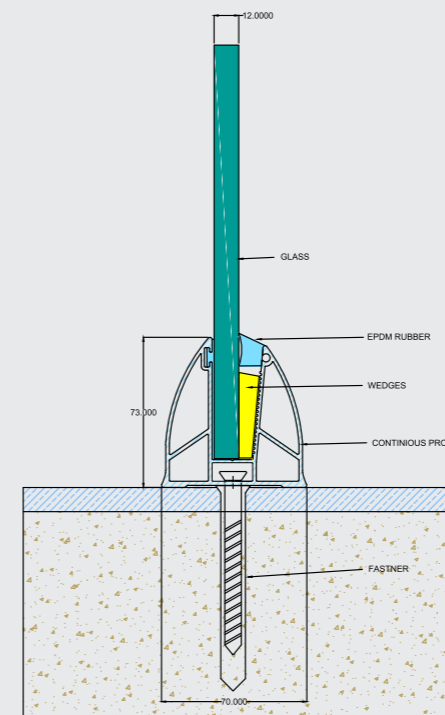

DF-CP-01
FERRY

Sloted Endcap

Full Endcap

We have techniques for assisting *Perfully*.

Finishes

Wooden | Anodized | Powder Coating

Specification

- 1) System For 12 mm Glass
- 2) Support Glass Height Up to 3 Feet
- 3) Cover Length: 16 Foot & 12 Foot Or Customize

DF-CP-02
NEW FERRY

Full Endcap

Best assistance, perfect time,
Perfect People.

Finishes

Wooden | Anodized | Powder Coating

Specification

- 1) System For 12 mm Glass
- 2) Support Glass Height Up to 3 Feet
- 3) Cover Length: 16 Foot & 12 Foot Or Customize