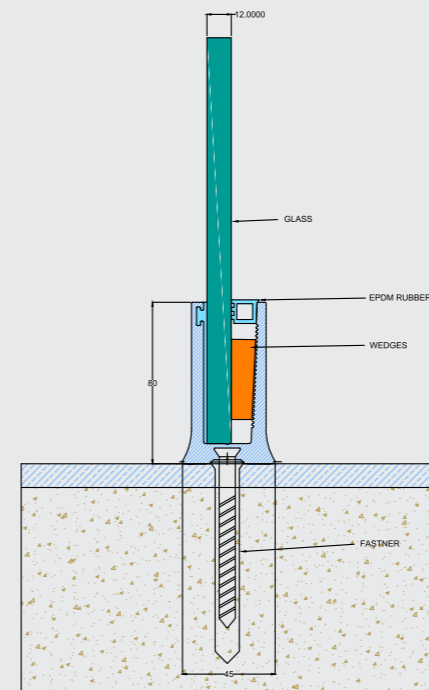

There are no substitutes
for hard *work*

Finishes

Wooden | Anodized | Powder Coating

Specification

- 1) System For 12 mm Glass
- 2) Support Glass Height Up to 3 Feet
- 3) Cover Length: 16 Foot & 12 Foot Or Customize

DF-CP-06

80X45MM CURVED

Full Endcap

Small experiments lead to big *Innovations*

Finishes

Wooden | Anodized | Powder Coating

Specification

- 1) System For 12 mm Glass
- 2) Support Glass Height Up to 3.5 Feet
- 3) Cover Length: 16 Foot & 12 Foot Or Customize