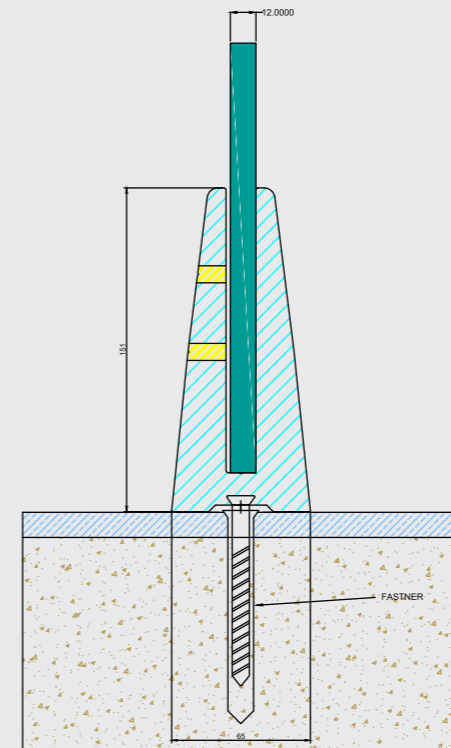

V BRACKET 6 INCH