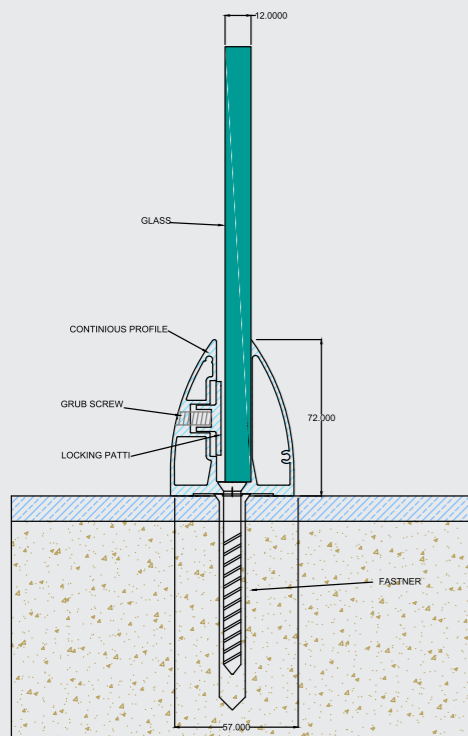

DF-BS-04
TURKY BRACKET

When you are the *Best*
you need the best too.

Finishes

Wooden | Anodized | Powder Coating

Specification

- 1) System For 12 mm Glass
- 2) Support Glass Height Up to 2.5 Feet
- 3) Cover Length: 70 mm

DF-BS-05
FERRY BRACKET

When nothing else
comes before *Quality*.

Finishes

Wooden | Anodized | Powder Coating

Specification

- 1) System For 12 mm Glass
- 2) Support Glass Height Up to 3 Feet
- 3) Cover Length: 70 mm