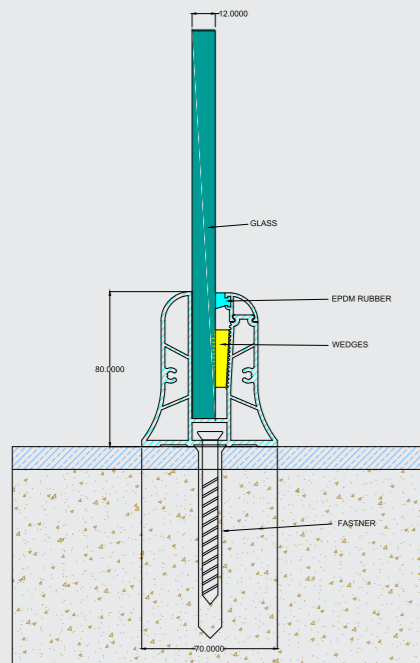

Your happiness is what *Matters*

Finishes

Wooden | Anodized | Powder Coating

Specification

1) System For 12 mm Glass
2) Support Glass Height Up to 3 Feet
3) Cover Length: 16 Foot & 12 Foot Or Customize