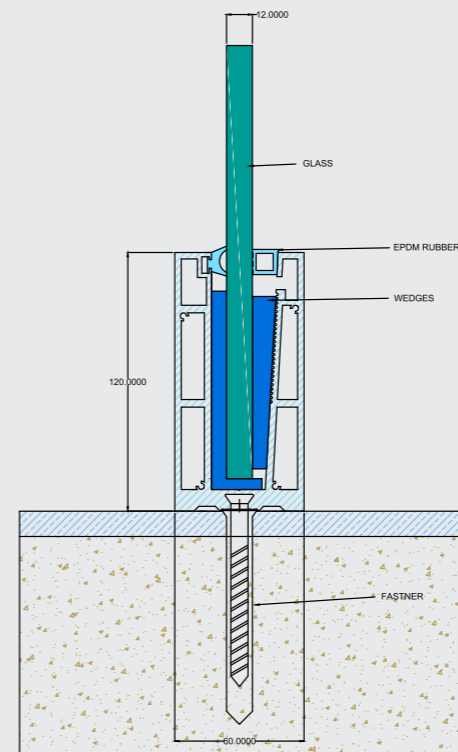

DF-CP-15

100X55MM

Full Endcap

Quality is a trait that we *appreciate.*

Finishes

Wooden | Anodized | Powder Coating

Specification

- 1) System For 12 mm Glass
- 2) Support Glass Height Up to 3 to 4 Feet
- 3) Cover Length: 12 Foot Or Customize

DF-CP-16

120X60MM

Full Endcap

It is quality rather than *Quantity* that matters. It's not Wrong for products to last long.

Finishes

Wooden | Anodized | Powder Coating

Specification

- 1) System For 12 mm to 17.5 mm Glass
- 2) Support Glass Height Up to 4 Feet
- 3) Cover Length: 16 Foot & 12 Foot Or Customize