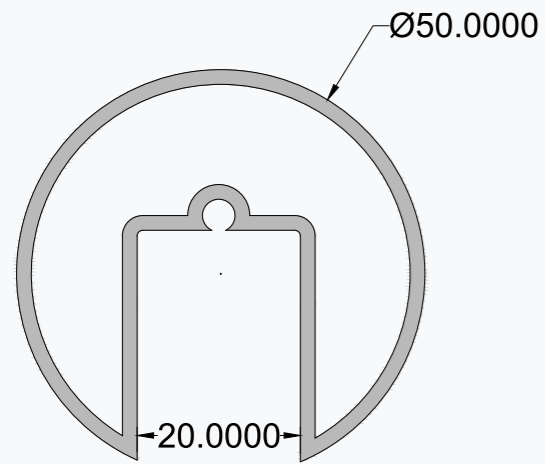

When you deliver the best *Quality*,
your business becomes top-notch.

DF-T01 - 50MM ROUND

Because we always get
appreciated for our *Quality*.