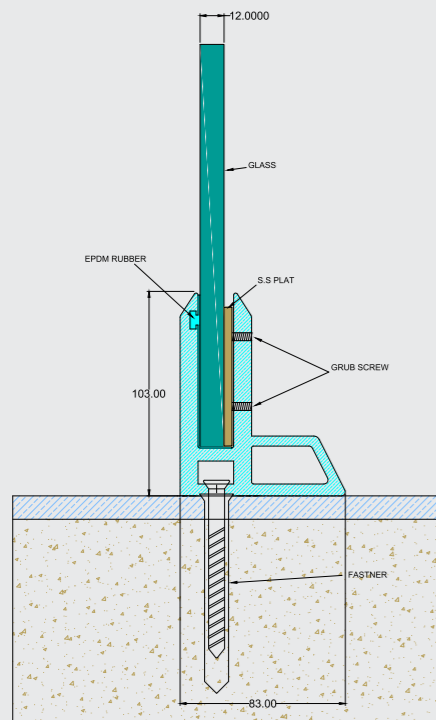

Side Mount System

It is easier to do a job right than to *Explain* why you didn't.

Finishes

Wooden | Anodized | Powder Coating

Specification

- 1) System For 12 mm Glass
- 2) Support Glass Height Up to 3 Feet
- 3) Cover Length: 16 Foot & 12 Foot

Bracket System

So, have the best *Quality* to be fruitful.

Finishes

Wooden | Anodized | Powder Coating

Specification

- 1) System For 12 mm Glass
- 2) Support Glass Height Up to 2.5 Feet
- 3) Cover Length: 70 mm

DF-BS-01

L BRACKET

Thus, quality is our *Identity*.

Finishes

Wooden | Anodized | Powder Coating

Specification

- 1) System For 12 mm Glass
- 2) Support Glass Height Up to 3 Feet
- 3) Cover Length: 70 mm

DF-BS-02