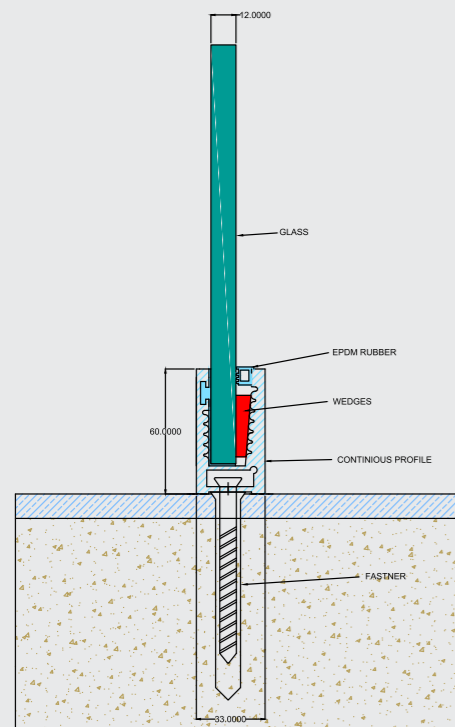

60MM FLAT

Everyone promises good
services but *No one really serves*

Finishes

Wooden | Anodized | Powder Coating

Specification

1) System For 12 mm Glass
2) Support Glass Height Up to 3 Feet
3) Cover Length: 16 Foot & 12 Foot Or Customize