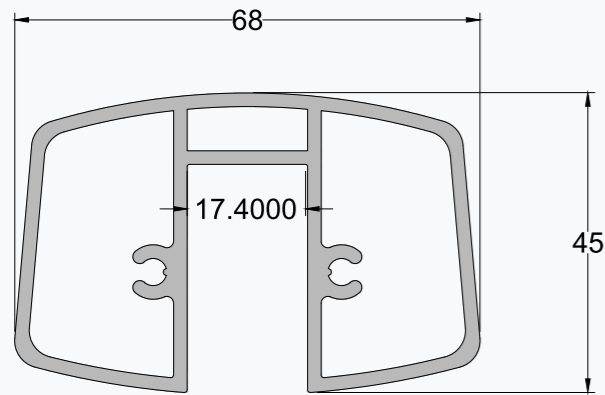

DF - T06 - 34X27

ENDCAP

FIX BEND

WALL CONCEAL

Quality starts within
then works out.

DF - T07 - BIG OVAL

ENDCAP

FIX BEND