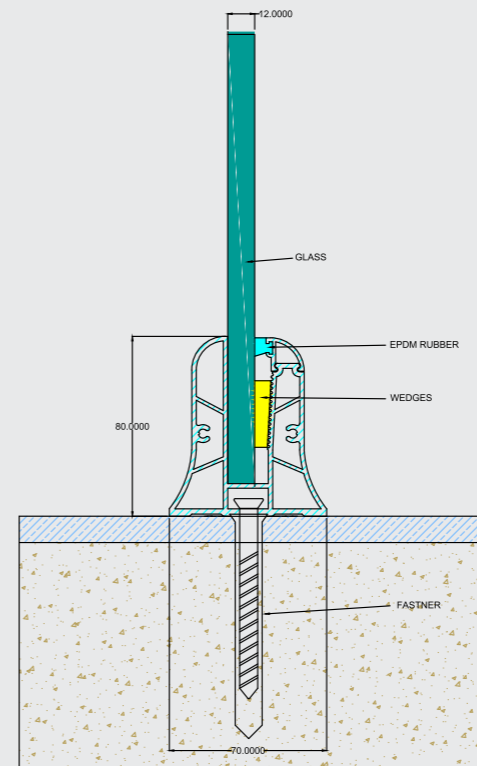

DF-BS-04
TURKY BRACKET