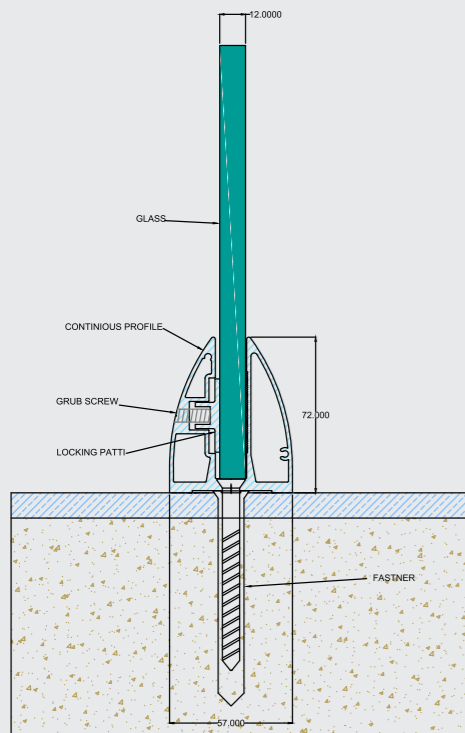

- 1) System For 12 mm Glass
- 2) Support Glass Height Up to 3 Feet
- 3) Bracket Size: 70mm & 140mm
- 4) Cover Length: 16 Foot & 12 Foot Or Customize

DF-BKT-06

HEAVY 142MM

Sloted Endcap

Full Endcap

Continuos System

Assistance is an unseen sign of *Oversight*

Finishes

Wooden | Anodized | Powder Coating

Specification

- 1) System For 12 mm Glass
- 2) Support Glass Height Up to 3 Feet
- 3) Cover Length: 16 Foot & 12 Foot Or Customize

DF-CP-01
FERRY

Sloted Endcap

Full Endcap

We have techniques for assisting *Perfully*.

Finishes

Wooden | Anodized | Powder Coating

Specification

- 1) System For 12 mm Glass
- 2) Support Glass Height Up to 3 Feet
- 3) Cover Length: 16 Foot & 12 Foot Or Customize