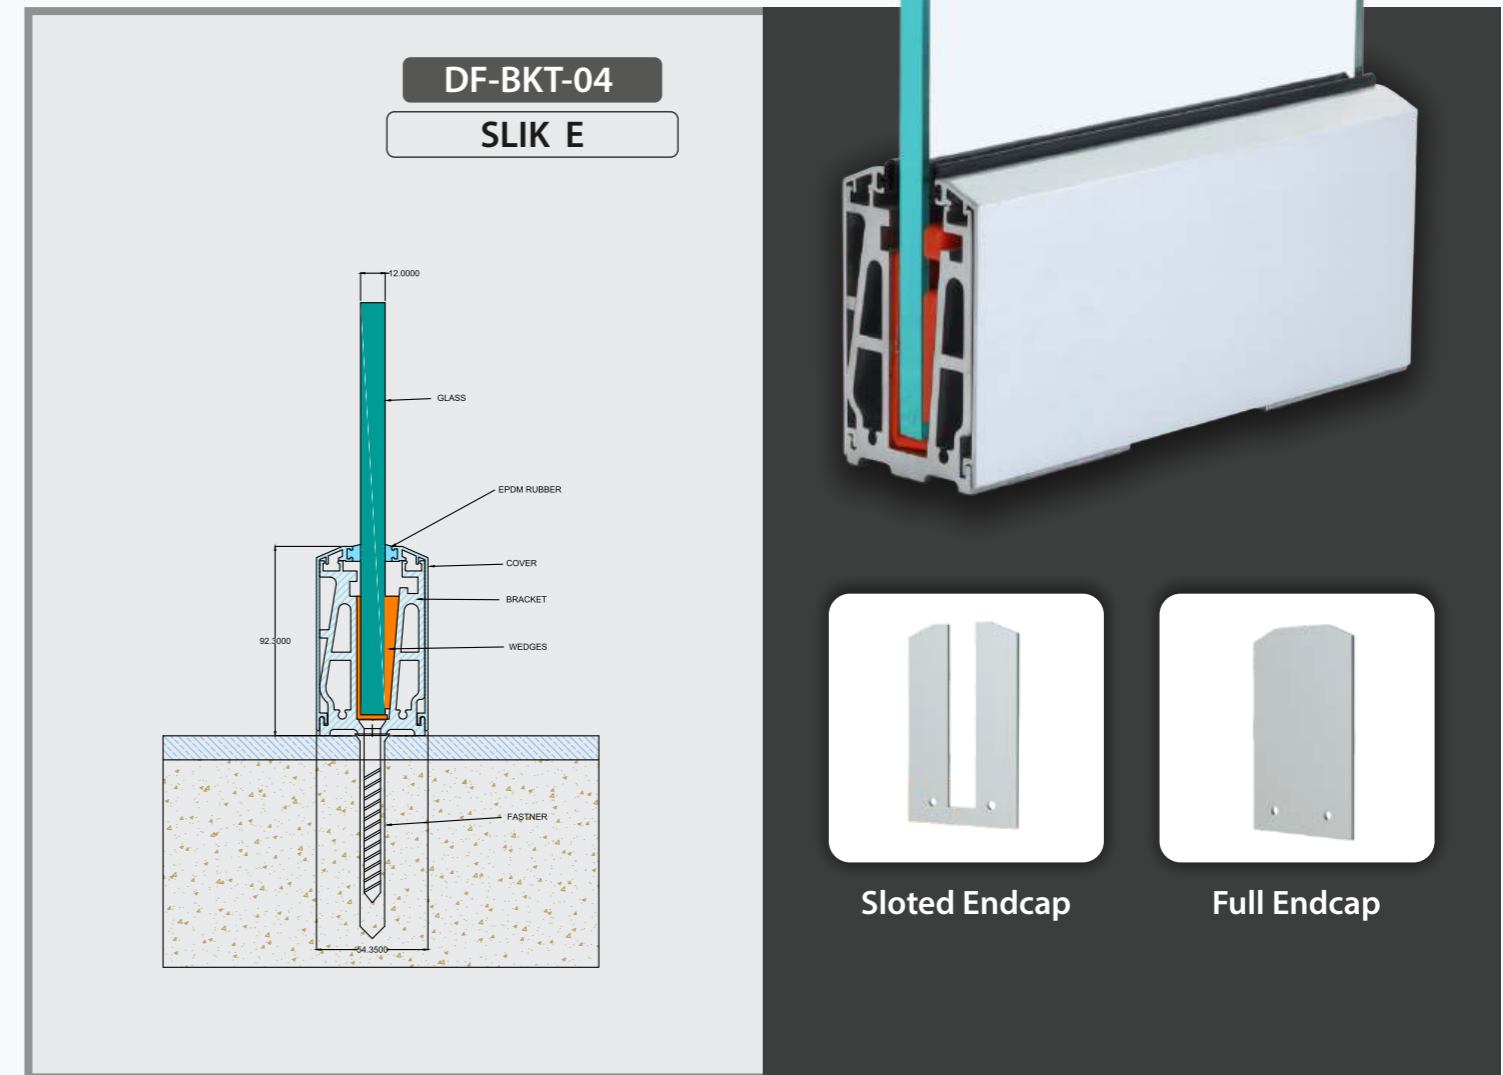

DF-BKT-02
HEAVY 142MM

Sloted Endcap

Full Endcap

Profits are the outcome,
the *Result* of
incredible administration.

Finishes

Wooden | Anodized | Powder Coating

Specification

- 1) System For 12 mm Glass
- 2) Support Glass Height Up to 3.5 Feet
- 3) Bracket Size: 70mm & 140mm
- 4) Cover Length: 16 Foot & 12 Foot Or Customize

Measure what is
quantifiable and *Make*
quantifiable what isn't.

Finishes

Wooden | Anodized | Powder Coating

Specification

- 1) System For 12 mm Glass
- 2) Support Glass Height Up to 2.5 Feet
- 3) Bracket Size: 70mm & 140mm
- 4) Cover Length: 16 Foot & 12 Foot Or Customize