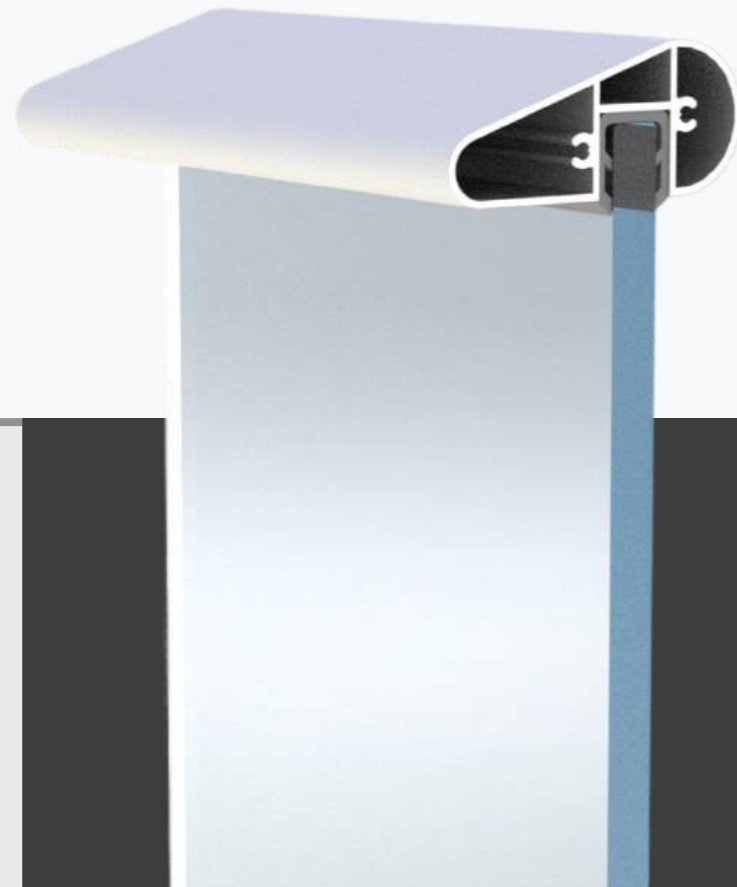

Because quality is *Important*

DF - T11 - INCLINE

Quality is the best strategy for *Success*.