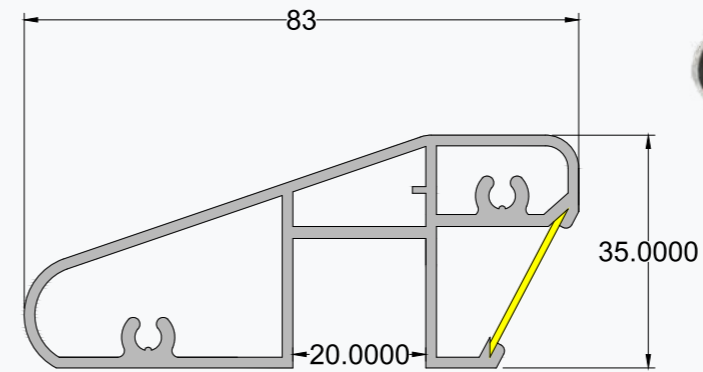

90 DEGREE JOINTER

180 DEGREE JOINTER

Quality is the best strategy for *Success*.

DF - T12 - LED INCLINE

ENDCAP

90 DEGREE JOINTER

WALL CONCEAL

180 DEGREE JOINTER