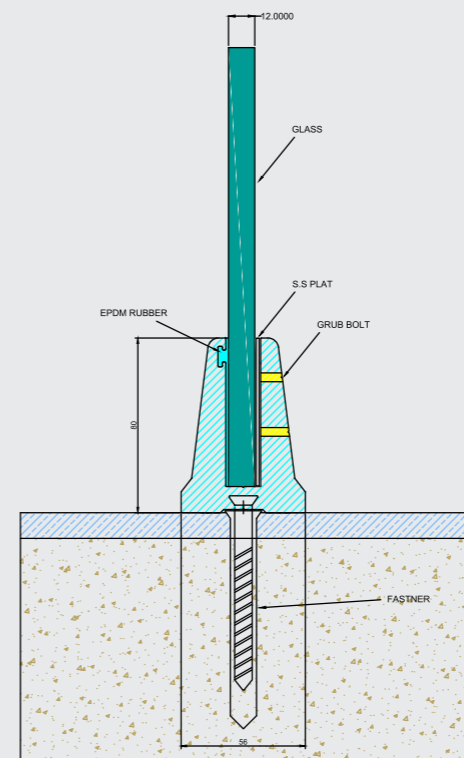

DF-BS-07
125MM BRACKET

So, have the best *Quality* to be fruitful.

Finishes

Wooden | Anodized | Powder Coating

Specification

- 1) System For 12 mm Glass
- 2) Support Glass Height Up to 3 Feet
- 3) Cover Length: 70 mm

DF-BS-06
80MM BRACKET

*Chaa*se the best and leave the rest.

Finishes

Wooden | Anodized | Powder Coating

Specification

- 1) System For 12 mm Glass
- 2) Support Glass Height Up to 3 Feet
- 3) Cover Length: 55 mm