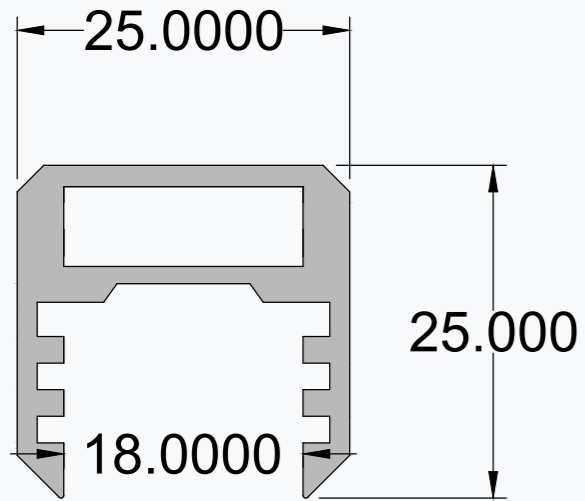

Pure *Quality* and pure satisfaction above all.

DF - T05 - 25X25 SQUARE

Moreover, show the *Leadership* skills within you.