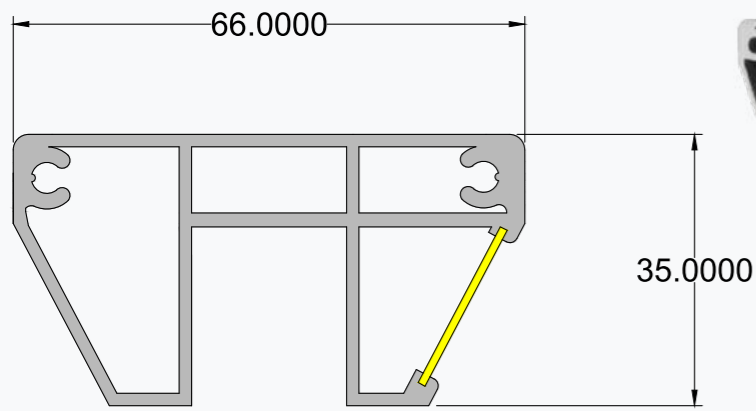

The quantity has a *Quality* all its own.

DF - T13 - D - SHAPE LED

Quality means doing it right when nobody is looking.