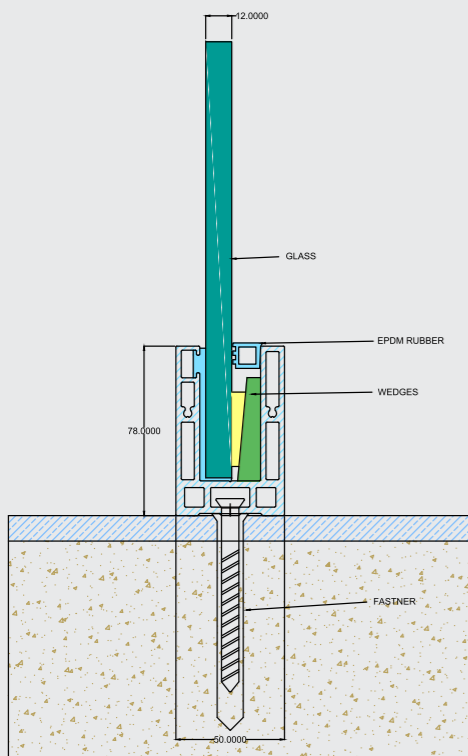

DF-CP-09

100X37MM