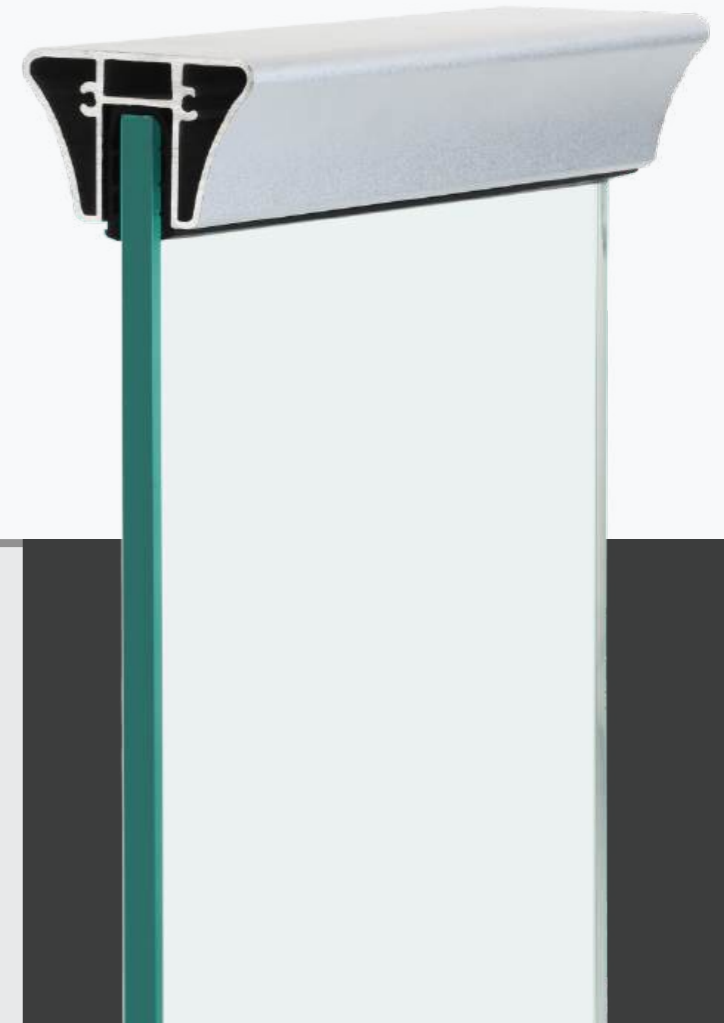

DF - T09 - 60X40 RECTANGLE

ENDCAP

FIX BEND

WALL CONCEAL

MODULAR BEND

Safety Quality *Perfection.*

DF - T10 - 65X40 TRIANGLE

ENDCAP