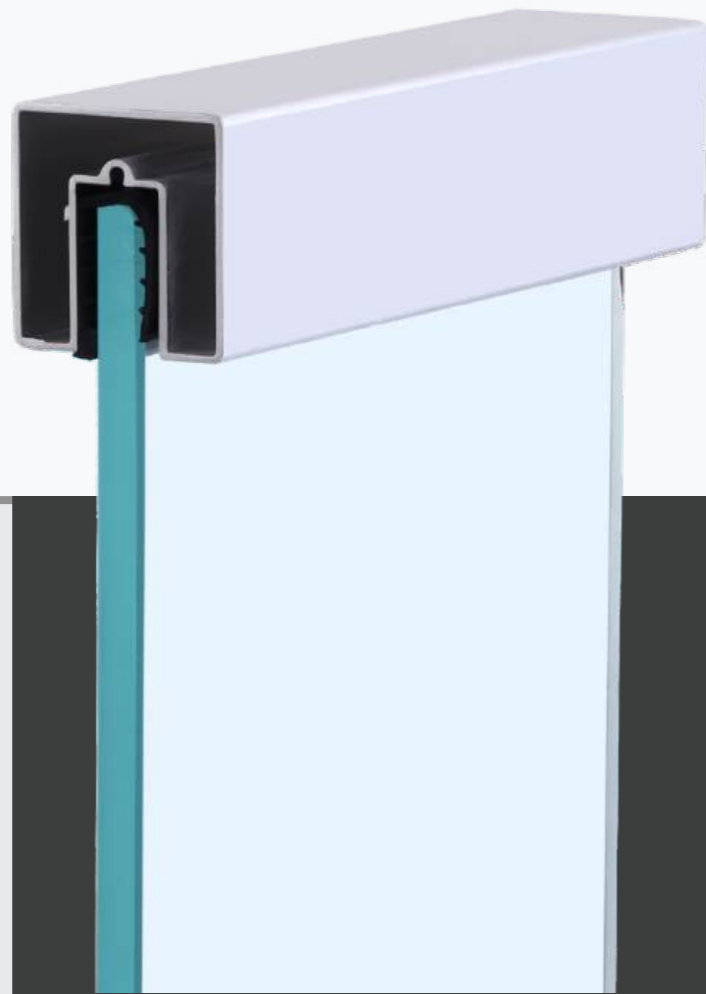

MODULAR BEND

Because we always get
appreciated for our *Quality*.

DF-T02 - 50MM ROUND

ENDCAP

FIX BEND

WALL CONCEAL

Because quality is what we get paid for.

DF-T03 - 50X50 SQUARE