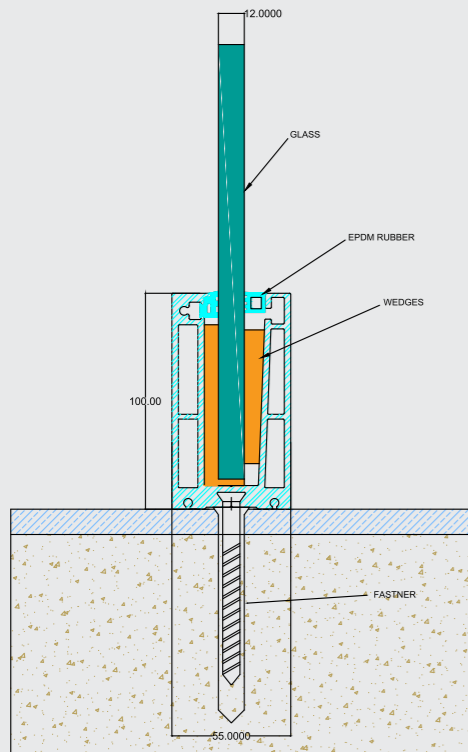

DF-CP-15

100X55MM