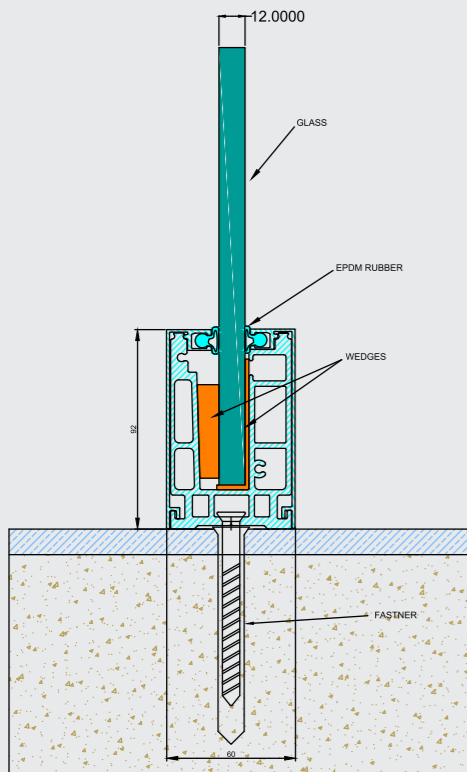

STEP

Our buyers are our
utmost *Responsibility*

Finishes

Wooden | Anodized | Powder Coating

Specification

1) System For 12 mm Glass
2) Support Glass Height Up to 3 Feet
3) Bracket Size: 70mm & 140mm
4) Cover Length: 16 Foot & 12 Foot Or Customize