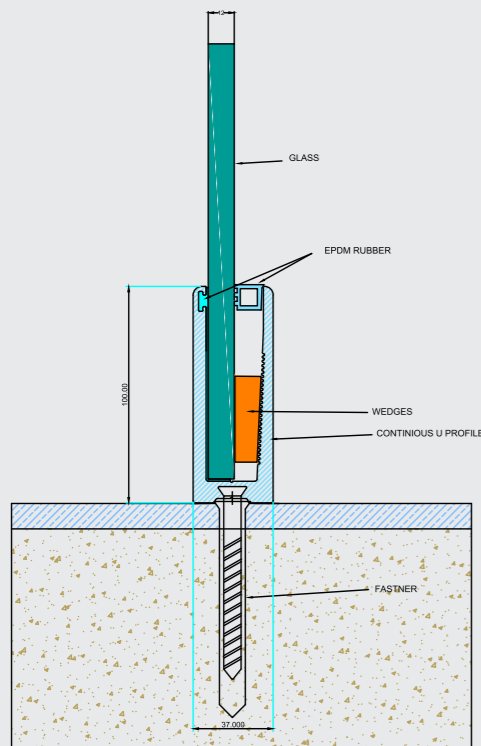

DF-CP-06

80X45MM CURVED

Full Endcap

Small experiments lead to big *Innovations*

Finishes

Wooden | Anodized | Powder Coating

Specification

- 1) System For 12 mm Glass
- 2) Support Glass Height Up to 3.5 Feet
- 3) Cover Length: 16 Foot & 12 Foot Or Customize

DF-CP-07

100X37MM

Full Endcap

We listen to what customers *Want*

Finishes

Wooden | Anodized | Powder Coating

Specification

- 1) System For 12 mm Glass
- 2) Support Glass Height Up to 3.5 Feet
- 3) Cover Length: 16 Foot & 12 Foot Or Customize