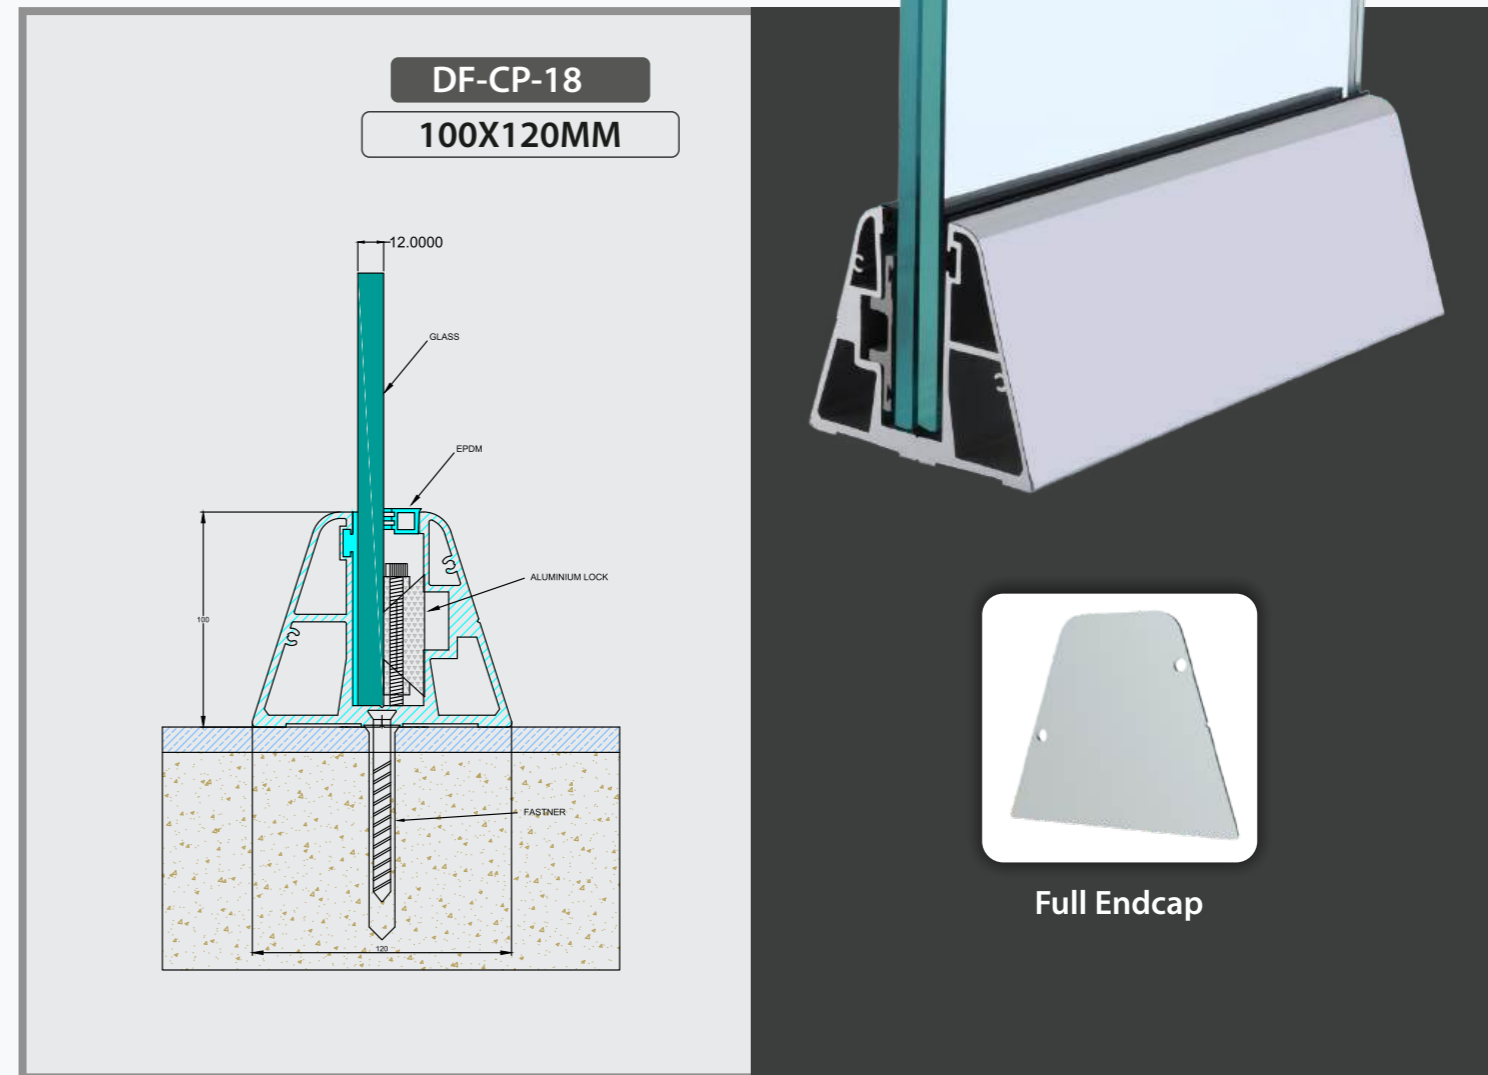

Specification

1) System For 12 mm to 25 mm Glass
2) Support Glass Height Up to 4 Feet
3) Cover Length: 12 Foot Or Customize