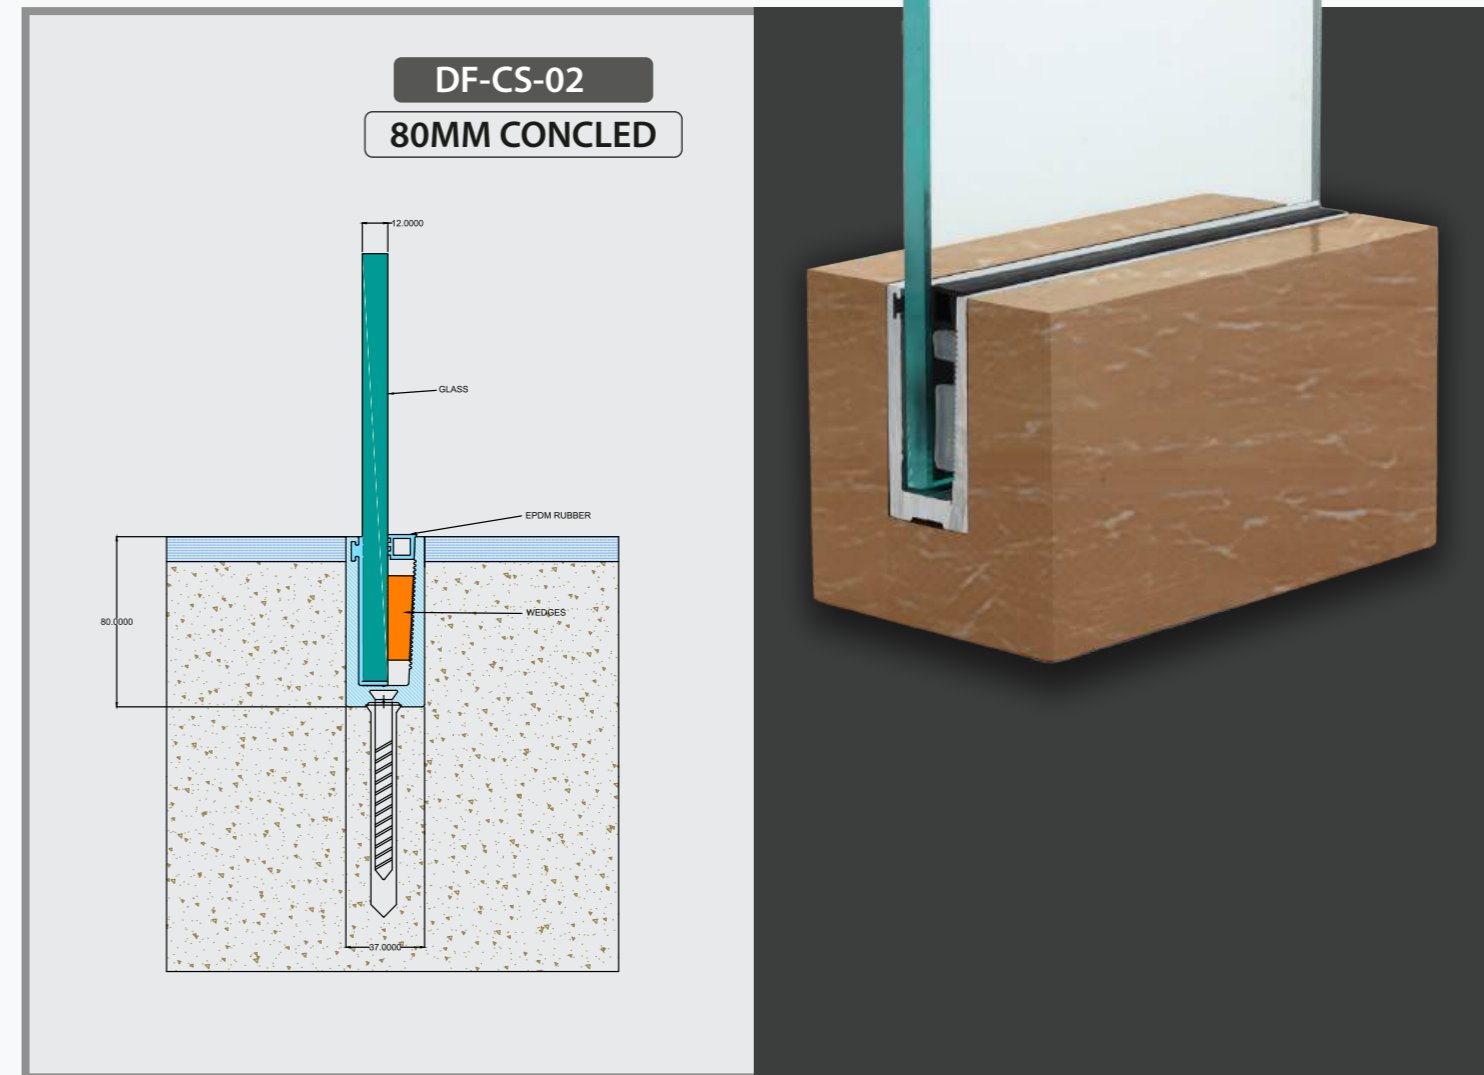

Isn't a Demonstration
It is a Propensity.

Finishes

Wooden | Anodized | Powder Coating

Specification

- 1) System For 12 mm Glass
- 2) Support Glass Height Up to 3 Feet
- 3) Bracket Size: 70mm & 140mm
- 4) Cover Length: 16 Foot & 12 Foot Or Customize

Concealed System

It is quality rather than *Quantity* that matters.

Finishes

Wooden | Anodized | Powder Coating

Specification

- 1) System For 12 mm Glass
- 2) Support Glass Height Up to 2.5 Feet
- 3) Cover Length: 16 Foot & 12 Foot

It is *Quality* as opposed to the amount of issues.

Finishes

Wooden | Anodized | Powder Coating

Specification

- 1) System For 12 mm Glass
- 2) Support Glass Height Up to 3 Feet
- 3) Cover Length: 16 Foot & 12 Foot