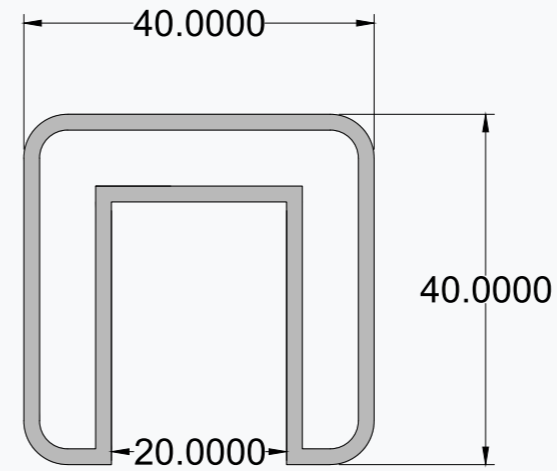

ENDCAP

FIX BEND

WALL CONCEAL

MODULAR BEND

Put your *Determination* to provide the best in the first place.

DF-T04 - 40X40 SQUAER

ENDCAP

FIX BEND