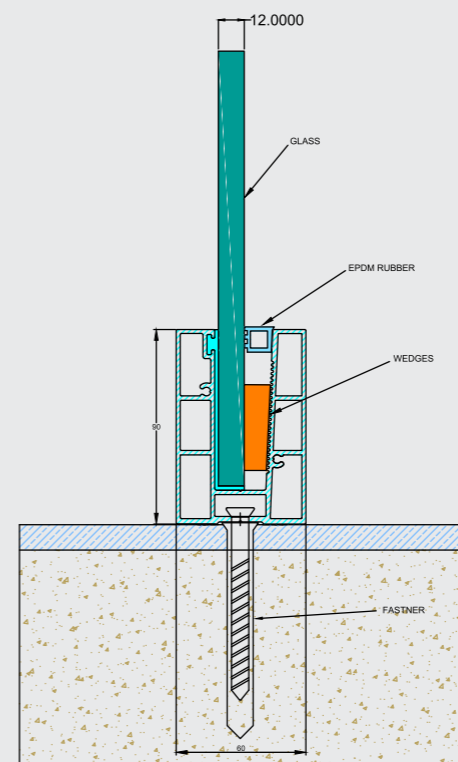

DF-CP-10

120X37MM