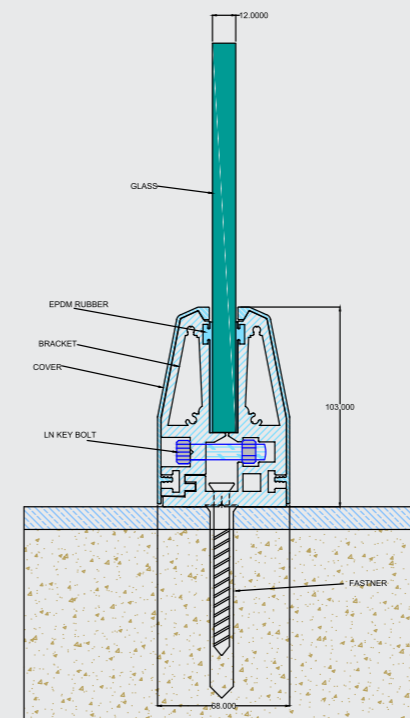

When you are the *Best*
you need the best too.

Finishes

Wooden | Anodized | Powder Coating

Specification

1) System For 12 mm Glass
2) Support Glass Height Up to 2.5 Feet
3) Cover Length: 70 mm

When nothing else
comes before *Quality*.

Finishes

Wooden | Anodized | Powder Coating

Specification

1) System For 12 mm Glass
2) Support Glass Height Up to 3 Feet
3) Cover Length: 70 mm

DF-BS-06
STEP BRACKET