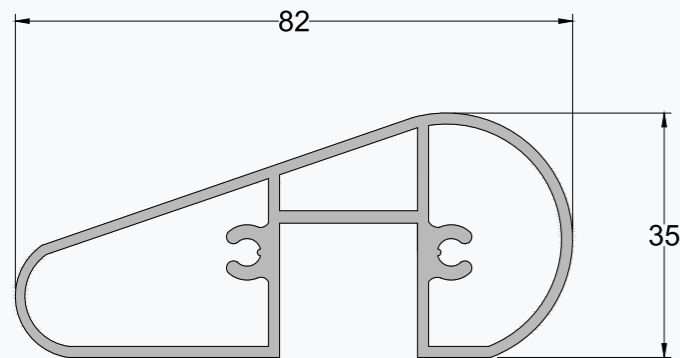

Because quality is *Important*

DF - T11 - INCLINE

Quality is the best strategy for *Success*.