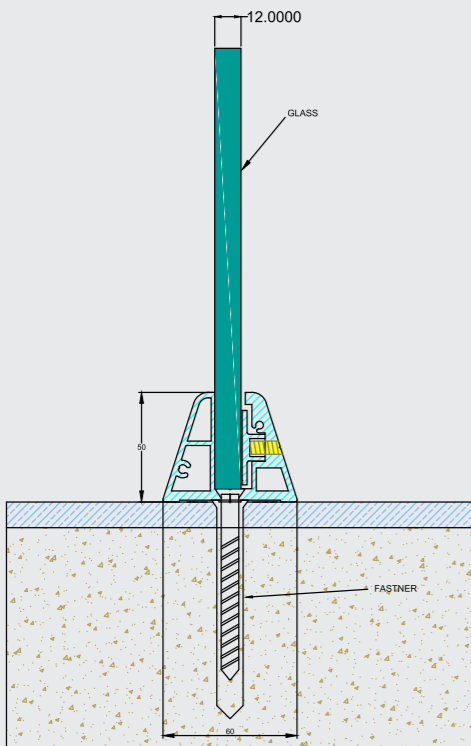

Working for customer *satisfaction*

Finishes

Wooden | Anodized | Powder Coating

Specification

1) System For 12 mm Glass
2) Support Glass Height Up to 3 Feet
3) Cover Length: 16 Foot & 12 Foot Or Customize

DF-CP-13
TURKEY