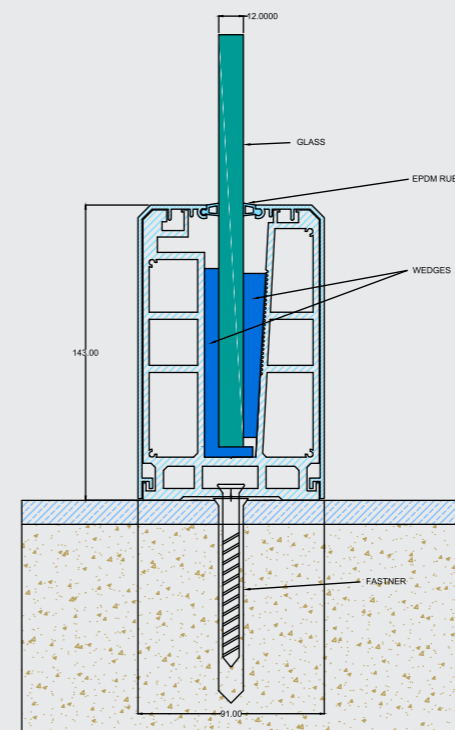

Isn't a Demonstration
It is a Propensity.

Finishes

Wooden | Anodized | Powder Coating

Specification

- 1) System For 12 mm Glass
- 2) Support Glass Height Up to 3 Feet
- 3) Bracket Size: 70mm & 140mm
- 4) Cover Length: 16 Foot & 12 Foot Or Customize

DF-BKT-01
STEP

Sloted Endcap

Full Endcap

Find The *Best*
Solutions With Us.

Finishes

Wooden | Anodized | Powder Coating

Specification

- 1) System For 12 mm Glass
- 2) Support Glass Height Up to 3 Feet
- 3) Bracket Size: 70mm & 140mm
- 4) Cover Length: 16 Foot & 12 Foot Or Customize

DF-BKT-02
HEAVY 142MM

Sloted Endcap

Full Endcap

Profits are the outcome,
the *Result* of
incredible administration.

Finishes

Wooden | Anodized | Powder Coating

Specification

- 1) System For 12 mm Glass
- 2) Support Glass Height Up to 3.5 Feet
- 3) Bracket Size: 70mm & 140mm
- 4) Cover Length: 16 Foot & 12 Foot Or Customize

Measure what is
quantifiable and *Make*
quantifiable what isn't.

Finishes

Wooden | Anodized | Powder Coating

Specification

- 1) System For 12 mm Glass
- 2) Support Glass Height Up to 2.5 Feet
- 3) Bracket Size: 70mm & 140mm
- 4) Cover Length: 16 Foot & 12 Foot Or Customize