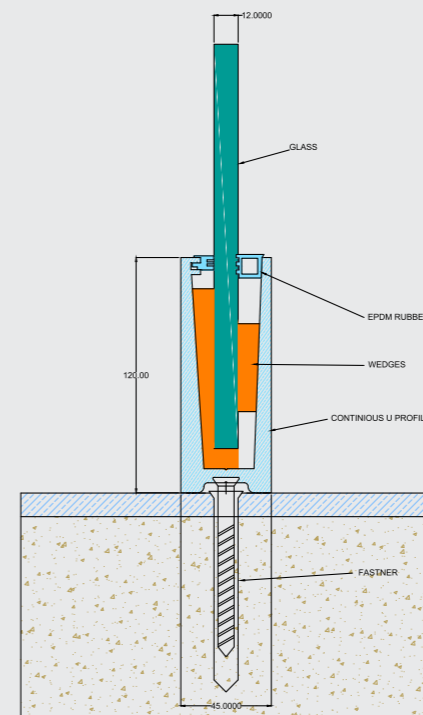

DF-CP-08

120X37MM