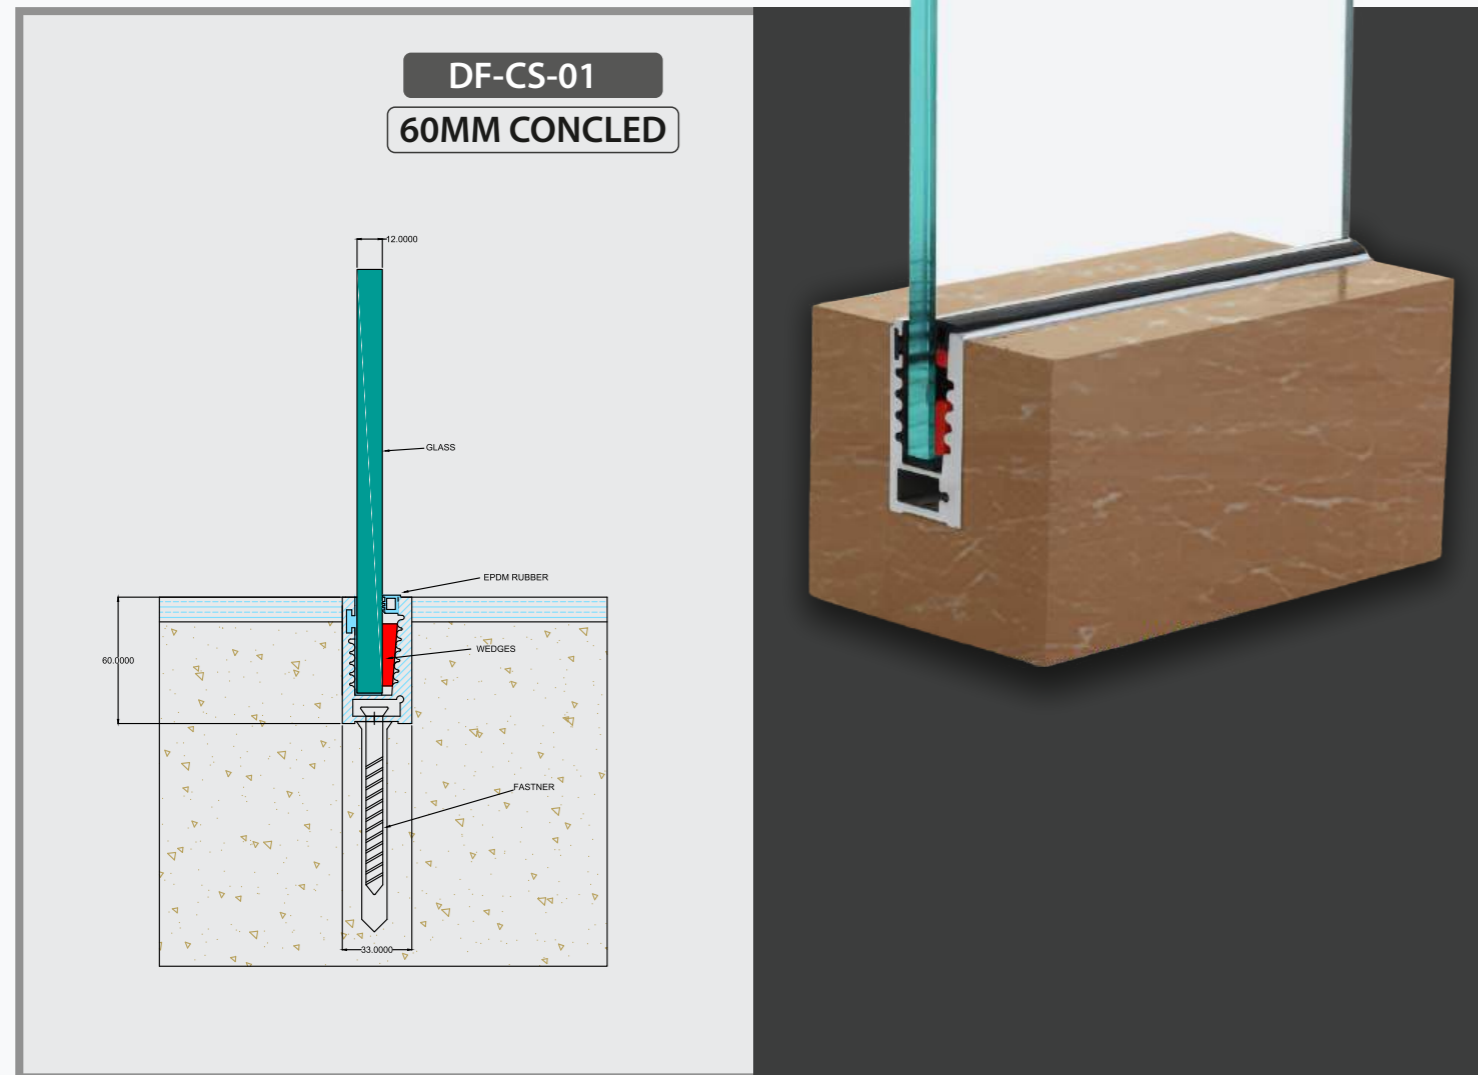

Concealed System

It is quality rather than *Quantity* that matters.

Finishes

Wooden | Anodized | Powder Coating

Specification

- 1) System For 12 mm Glass
- 2) Support Glass Height Up to 2.5 Feet
- 3) Cover Length: 16 Foot & 12 Foot